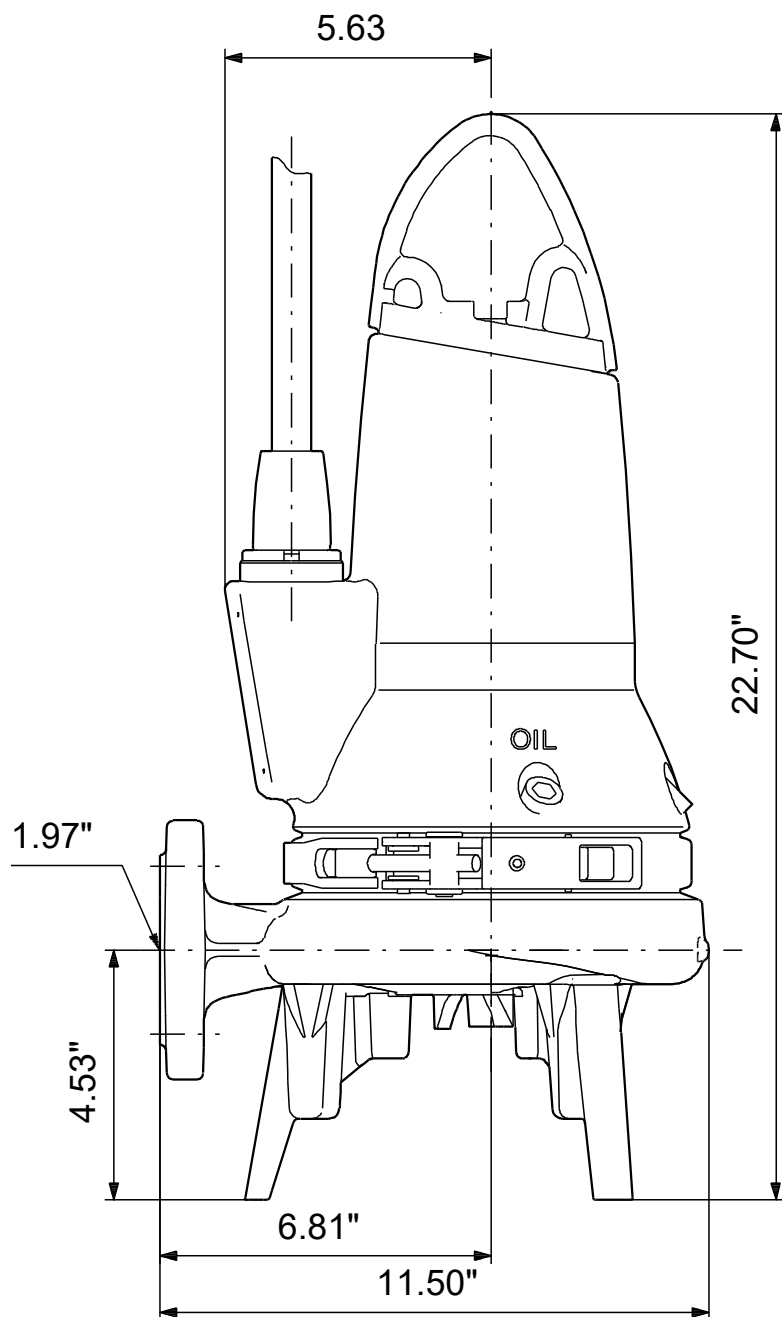

98280862 SEG.A20.30.EX.2.60M 60 Hz

Note! All units are in [in] unless others are stated.
Disclaimer: This simplified dimensional drawing does not show all details.

98280862 SEG.A20.30.EX.2.60M 60 Hz

Note! All units are in [in] unless others are stated.
Disclaimer: This simplified dimensional drawing does not show all details.

98280862 SEG.A20.30.EX.2.60M 60 Hz

Note! All units are in [in] unless others are stated.
Disclaimer: This simplified dimensional drawing does not show all details.