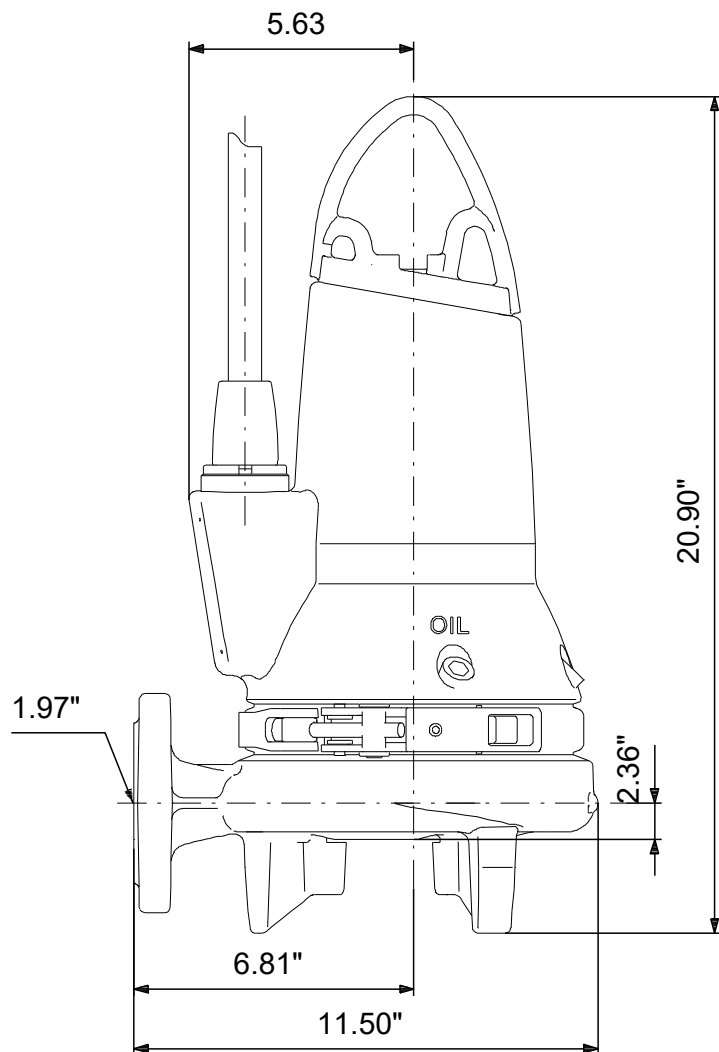

98280862 SEG.A20.30.EX.2.60M 60 Hz

Note! All units are in [in] unless others are stated.
Disclaimer: This simplified dimensional drawing does not show all details.

98280862 SEG.A20.30.EX.2.60M 60 Hz

Note! All units are in [in] unless others are stated.
Disclaimer: This simplified dimensional drawing does not show all details.

98280862 SEG.A20.30.EX.2.60M 60 Hz

Note! All units are in [in] unless others are stated.
Disclaimer: This simplified dimensional drawing does not show all details.