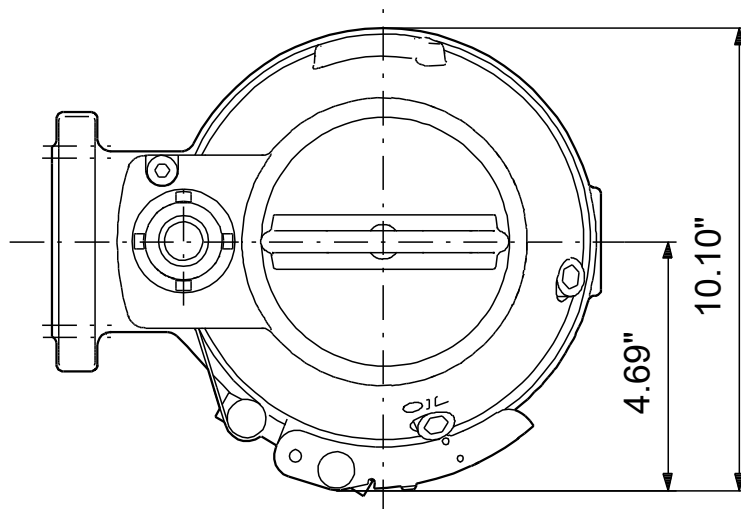

98280862 SEG.A20.30.EX.2.60M 60 Hz

Note! All units are in [in] unless others are stated.
Disclaimer: This simplified dimensional drawing does not show all details.

98280862 SEG.A20.30.EX.2.60M 60 Hz

Note! All units are in [in] unless others are stated.
Disclaimer: This simplified dimensional drawing does not show all details.

98280862 SEG.A20.30.EX.2.60M 60 Hz

Note! All units are in [in] unless others are stated.
Disclaimer: This simplified dimensional drawing does not show all details.