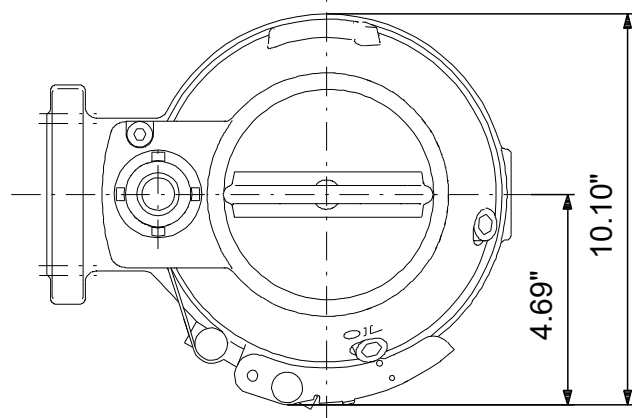

98280862 SEG.A20.30.EX.2.60M 60 Hz

Note! All units are in [in] unless others are stated.
Disclaimer: This simplified dimensional drawing does not show all details.

98280862 SEG.A20.30.EX.2.60M 60 Hz

Note! All units are in [in] unless others are stated.
Disclaimer: This simplified dimensional drawing does not show all details.

98280862 SEG.A20.30.EX.2.60M 60 Hz

Note! All units are in [in] unless others are stated.
Disclaimer: This simplified dimensional drawing does not show all details.