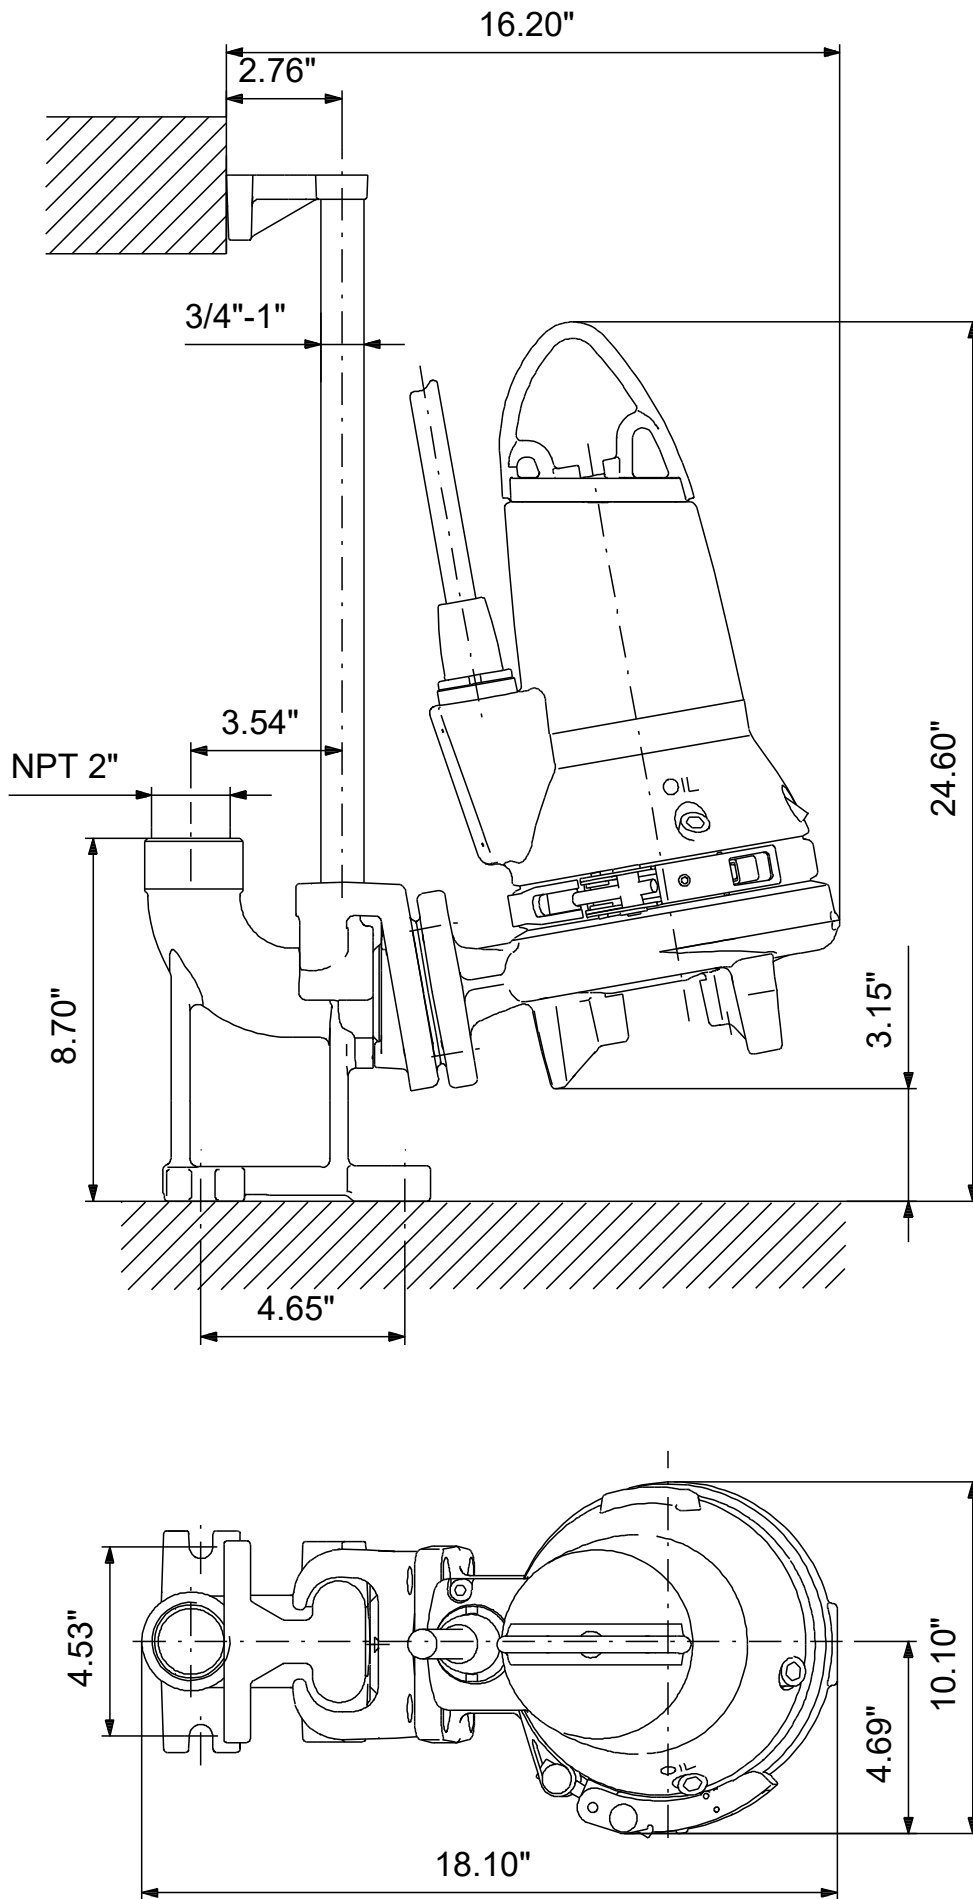

98280862 SEG.A20.30.EX.2.60M 60 Hz

Note! All units are in [in] unless others are stated.
Disclaimer: This simplified dimensional drawing does not show all details.

98280862 SEG.A20.30.EX.2.60M 60 Hz

Note! All units are in [in] unless others are stated.
Disclaimer: This simplified dimensional drawing does not show all details.

98280862 SEG.A20.30.EX.2.60M 60 Hz

Note! All units are in [in] unless others are stated.
Disclaimer: This simplified dimensional drawing does not show all details.