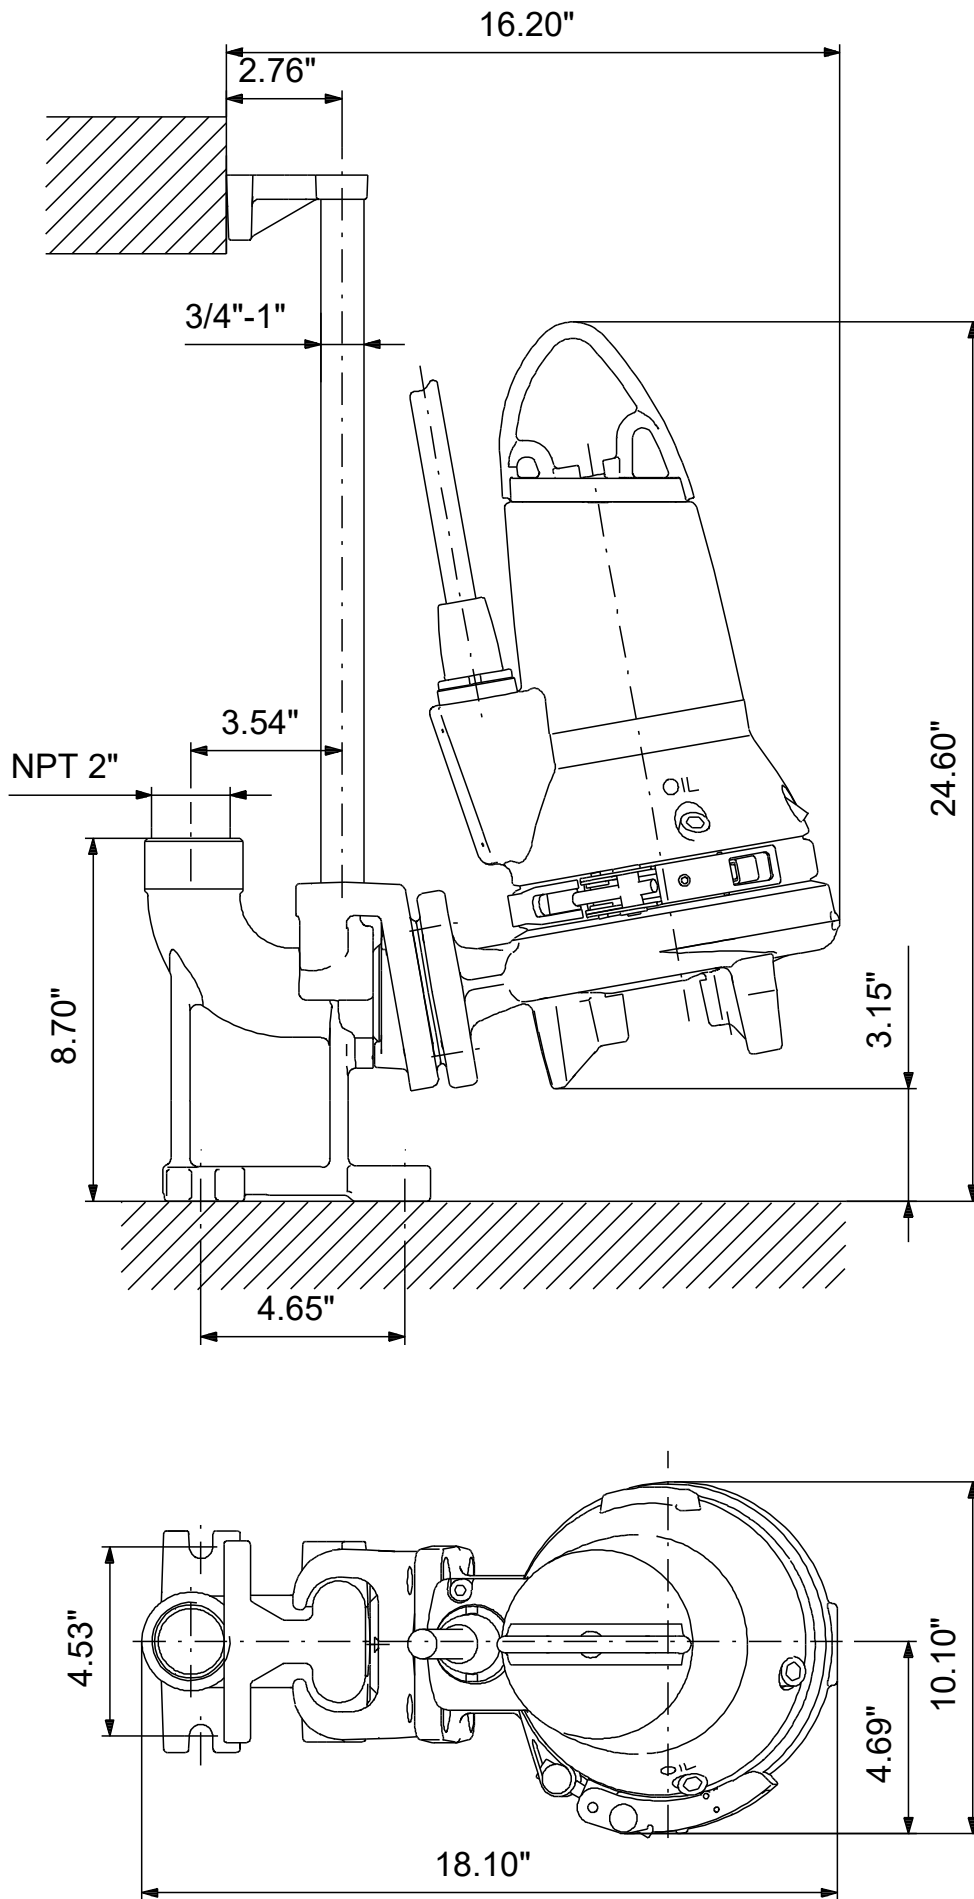

98280861 SEG.A20.30.2.60M 60 Hz

Note! All units are in [in] unless others are stated.
Disclaimer: This simplified dimensional drawing does not show all details.

98280861 SEG.A20.30.2.60M 60 Hz

Note! All units are in [in] unless others are stated.
Disclaimer: This simplified dimensional drawing does not show all details.

98280861 SEG.A20.30.2.60M 60 Hz

Note! All units are in [in] unless others are stated
Disclaimer: This simplified dimensional drawing does not show all details.