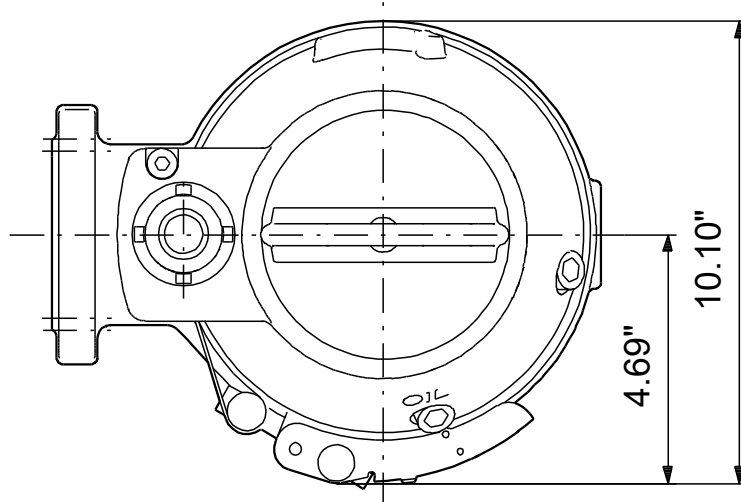

98280861 SEG.A20.30.2.60M 60 Hz

Note! All units are in [in] unless others are stated.
Disclaimer: This simplified dimensional drawing does not show all details.

98280861 SEG.A20.30.2.60M 60 Hz

Note! All units are in [in] unless others are stated.
Disclaimer: This simplified dimensional drawing does not show all details.

98280861 SEG.A20.30.2.60M 60 Hz

Note! All units are in [in] unless others are stated
Disclaimer: This simplified dimensional drawing does not show all details.