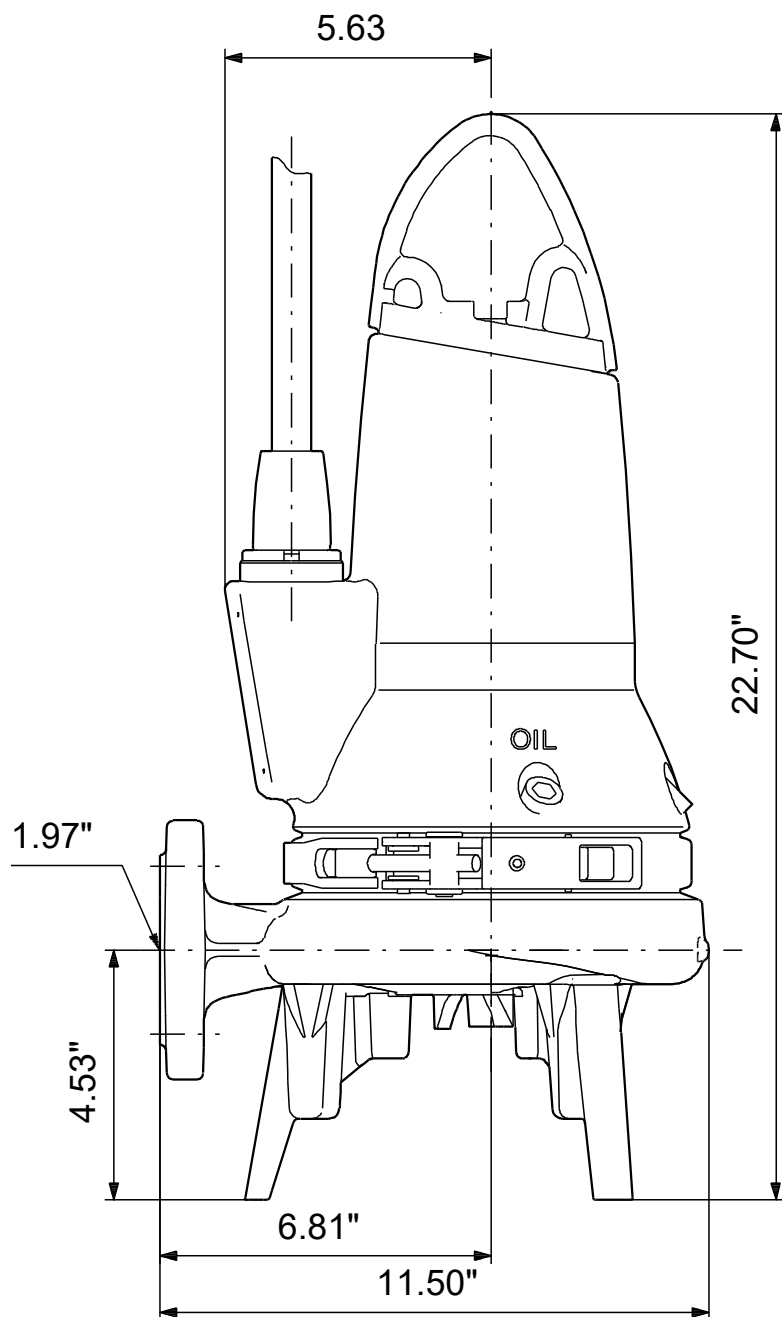

98280861 SEG.A20.30.2.60M 60 Hz

Note! All units are in [in] unless others are stated.
Disclaimer: This simplified dimensional drawing does not show all details.

98280861 SEG.A20.30.2.60M 60 Hz

Note! All units are in [in] unless others are stated.
Disclaimer: This simplified dimensional drawing does not show all details.

98280861 SEG.A20.30.2.60M 60 Hz

Note! All units are in [in] unless others are stated
Disclaimer: This simplified dimensional drawing does not show all details.