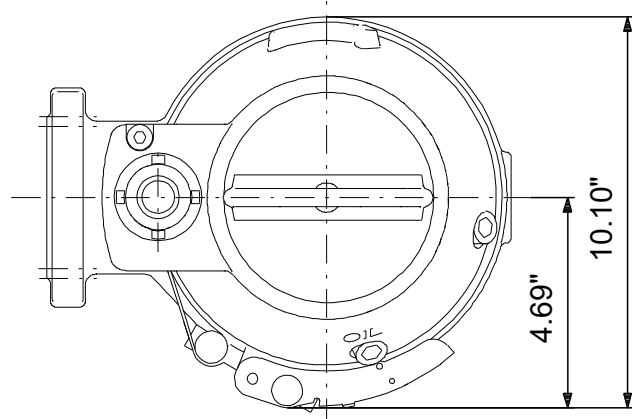

98280861 SEG.A20.30.2.60M 60 Hz

Note! All units are in [in] unless others are stated.
Disclaimer: This simplified dimensional drawing does not show all details.

98280861 SEG.A20.30.2.60M 60 Hz

Note! All units are in [in] unless others are stated.
Disclaimer: This simplified dimensional drawing does not show all details.

98280861 SEG.A20.30.2.60M 60 Hz

Note! All units are in [in] unless others are stated
Disclaimer: This simplified dimensional drawing does not show all details.