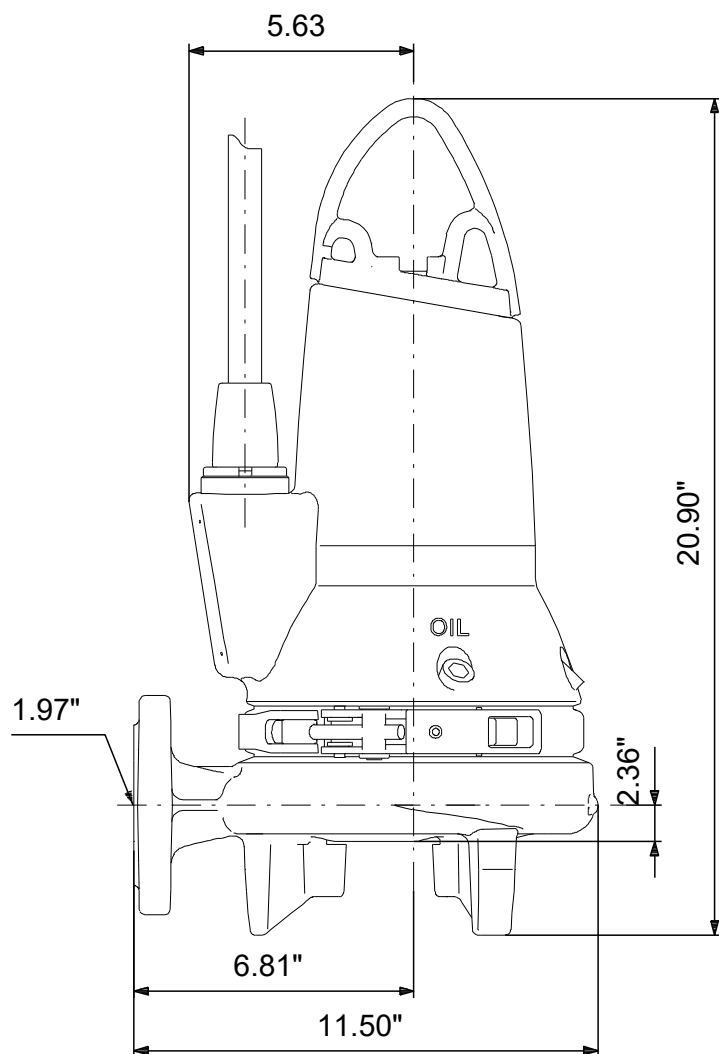

98280861 SEG.A20.30.2.60M 60 Hz

Note! All units are in [in] unless others are stated.
Disclaimer: This simplified dimensional drawing does not show all details.

98280861 SEG.A20.30.2.60M 60 Hz

Note! All units are in [in] unless others are stated.
Disclaimer: This simplified dimensional drawing does not show all details.

98280861 SEG.A20.30.2.60M 60 Hz

Note! All units are in [in] unless others are stated
Disclaimer: This simplified dimensional drawing does not show all details.