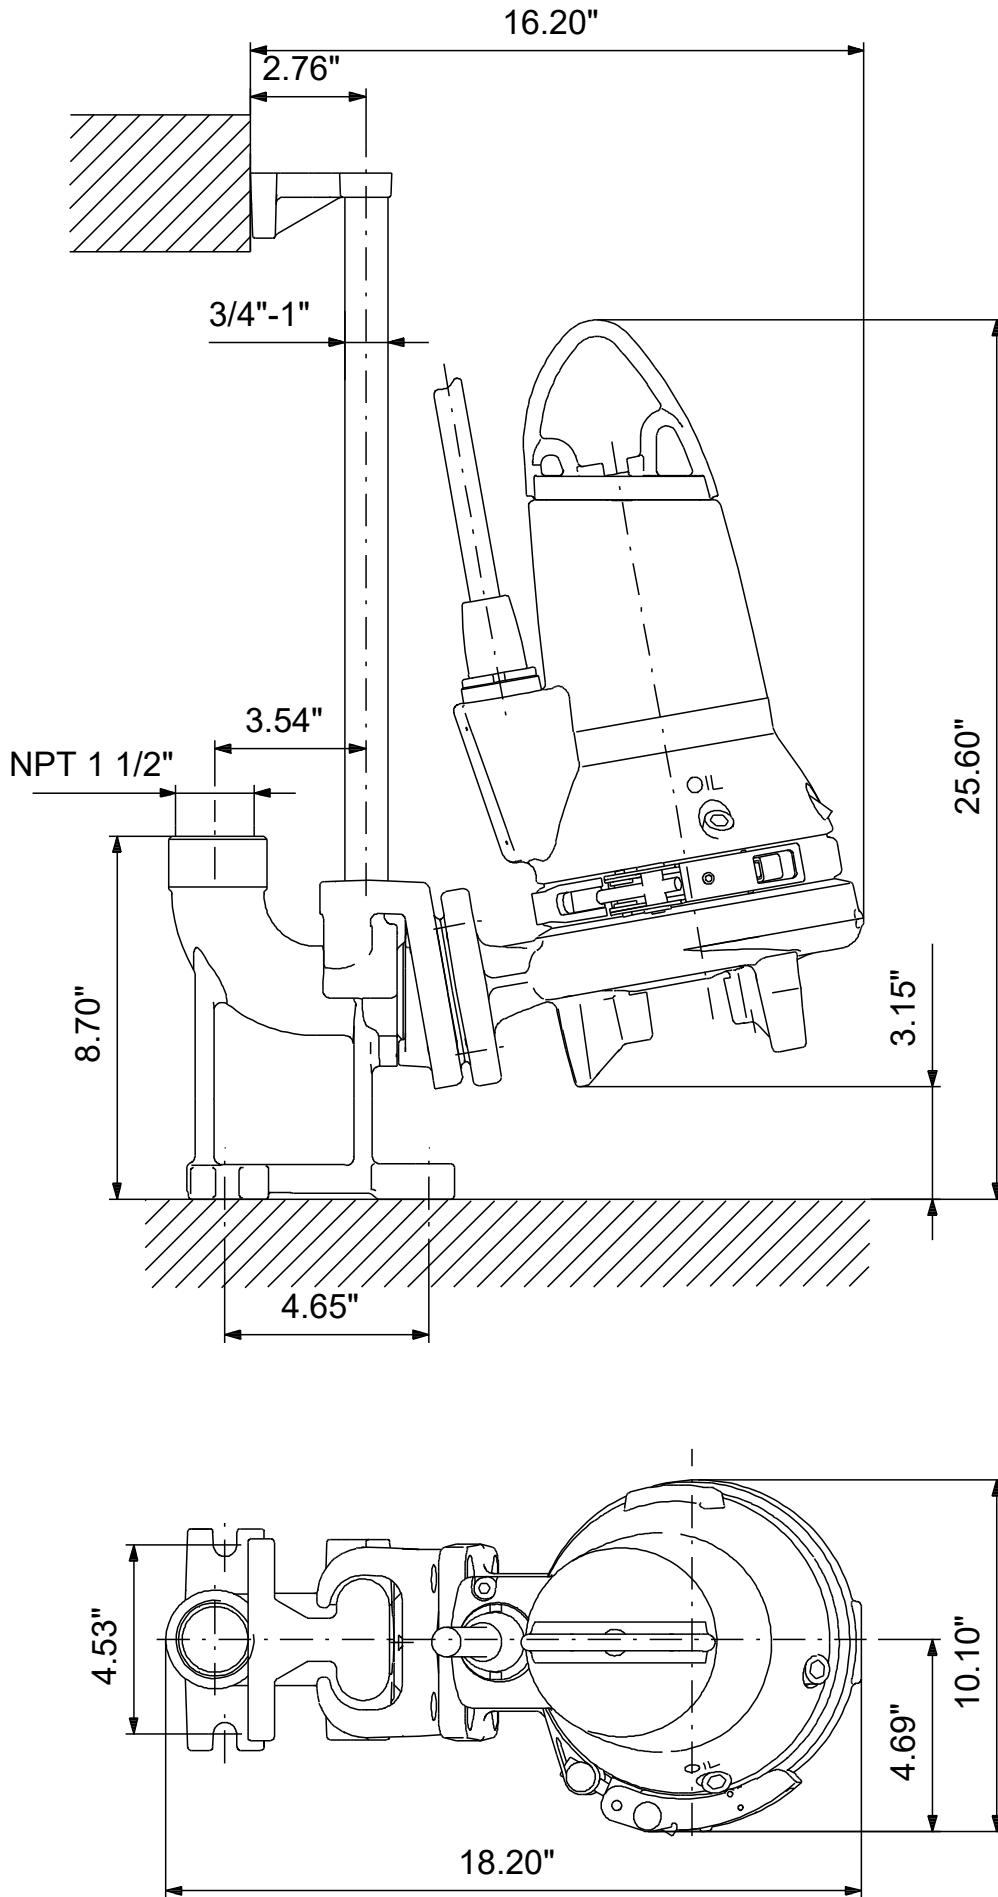

98280860 SEG.A15.55.EX.2.60M 60 Hz

Note! All units are in [in] unless others are stated.
Disclaimer: This simplified dimensional drawing does not show all details.

98280860 SEG.A15.55.EX.2.60M 60 Hz

Note! All units are in [in] unless others are stated.
Disclaimer: This simplified dimensional drawing does not show all details.

98280860 SEG.A15.55.EX.2.60M 60 Hz

Note! All units are in [in] unless others are stated.
Disclaimer: This simplified dimensional drawing does not show all details.