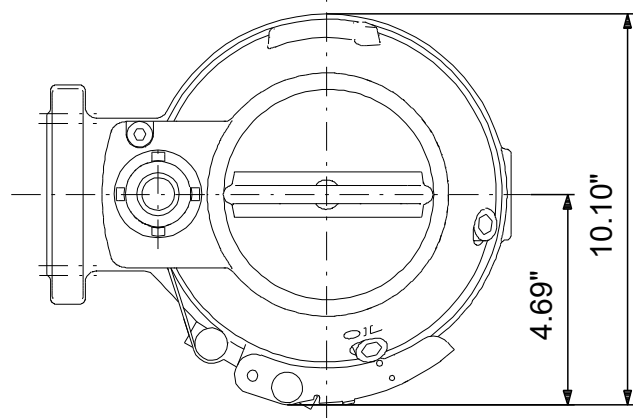

98280860 SEG.A15.55.EX.2.60M 60 Hz

Note! All units are in [in] unless others are stated.
Disclaimer: This simplified dimensional drawing does not show all details.

98280860 SEG.A15.55.EX.2.60M 60 Hz

Note! All units are in [in] unless others are stated.
Disclaimer: This simplified dimensional drawing does not show all details.

98280860 SEG.A15.55.EX.2.60M 60 Hz

Note! All units are in [in] unless others are stated.
Disclaimer: This simplified dimensional drawing does not show all details.