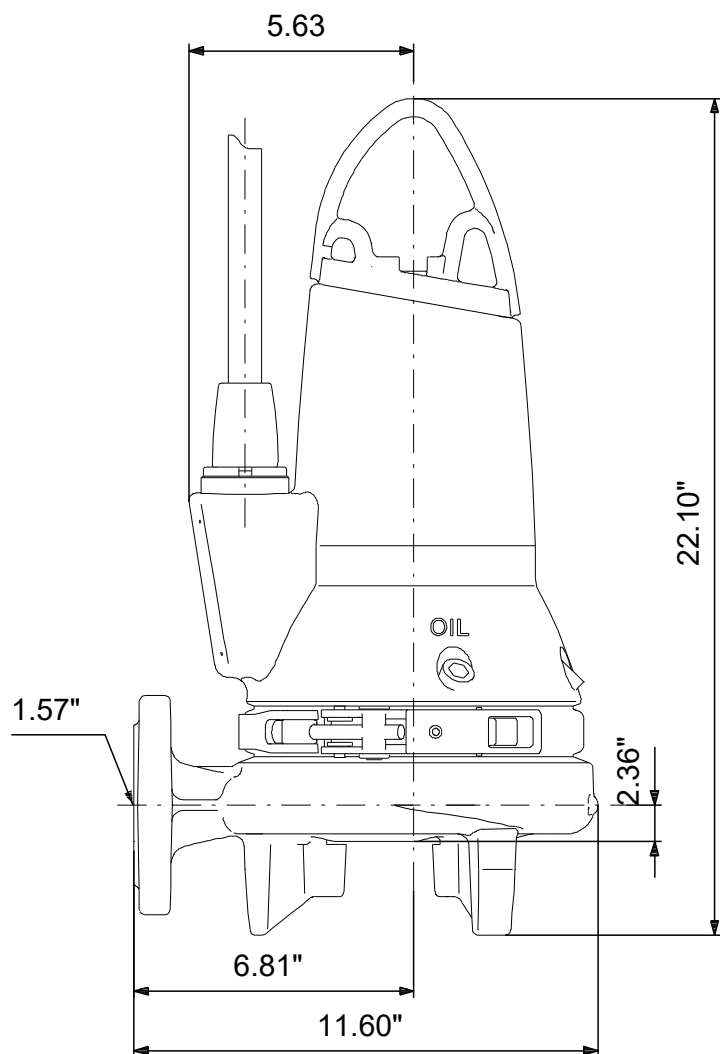

98280860 SEG.A15.55.EX.2.60M 60 Hz

Note! All units are in [in] unless others are stated.
Disclaimer: This simplified dimensional drawing does not show all details.

98280860 SEG.A15.55.EX.2.60M 60 Hz

Note! All units are in [in] unless others are stated.
Disclaimer: This simplified dimensional drawing does not show all details.

98280860 SEG.A15.55.EX.2.60M 60 Hz

Note! All units are in [in] unless others are stated.
Disclaimer: This simplified dimensional drawing does not show all details.