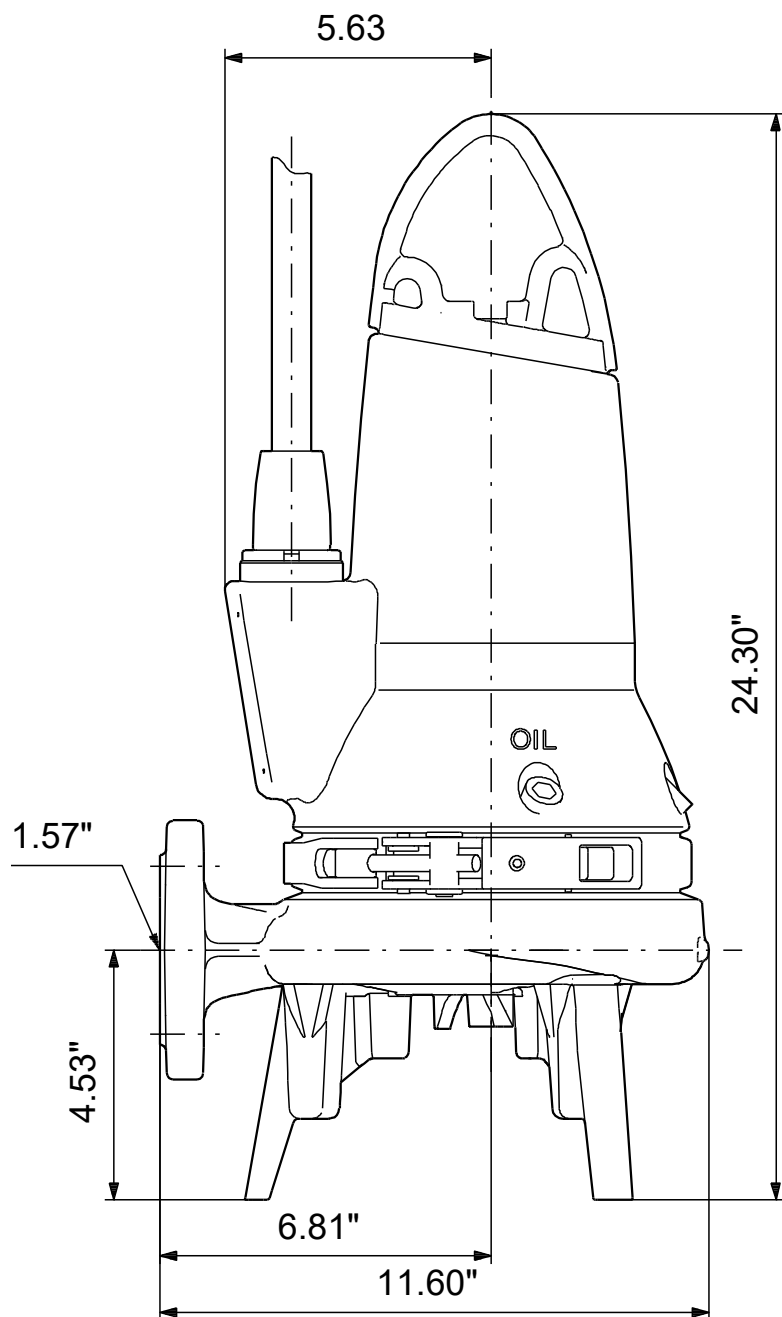

98280860 SEG.A15.55.EX.2.60M 60 Hz

Note! All units are in [in] unless others are stated.
Disclaimer: This simplified dimensional drawing does not show all details.

98280860 SEG.A15.55.EX.2.60M 60 Hz

Note! All units are in [in] unless others are stated.
Disclaimer: This simplified dimensional drawing does not show all details.

98280860 SEG.A15.55.EX.2.60M 60 Hz

Note! All units are in [in] unless others are stated.
Disclaimer: This simplified dimensional drawing does not show all details.