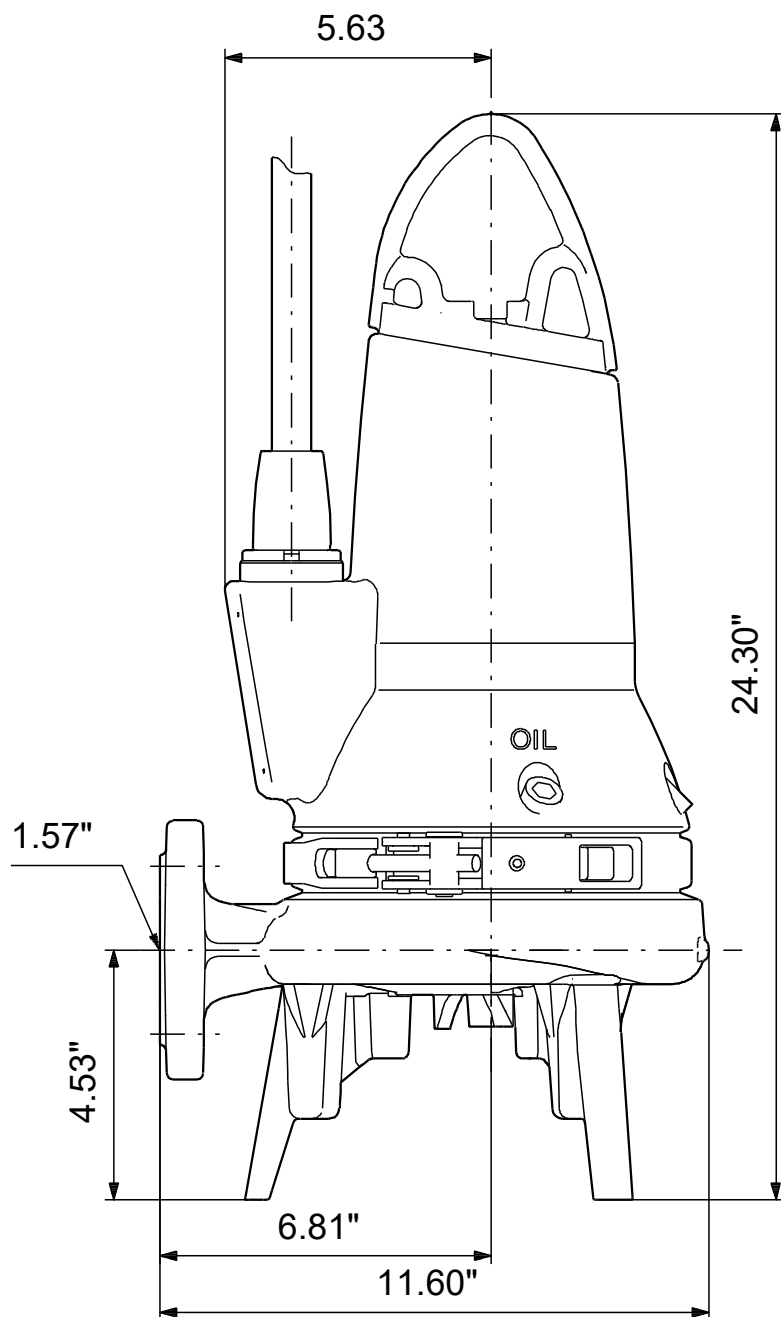

98280858 SEG.A15.55.2.60M 60 Hz

Note! All units are in [in] unless others are stated.
Disclaimer: This simplified dimensional drawing does not show all details.

98280858 SEG.A15.55.2.60M 60 Hz

Note! All units are in [in] unless others are stated.
Disclaimer: This simplified dimensional drawing does not show all details.

98280858 SEG.A15.55.2.60M 60 Hz

Note! All units are in [in] unless others are stated
Disclaimer: This simplified dimensional drawing does not show all details.