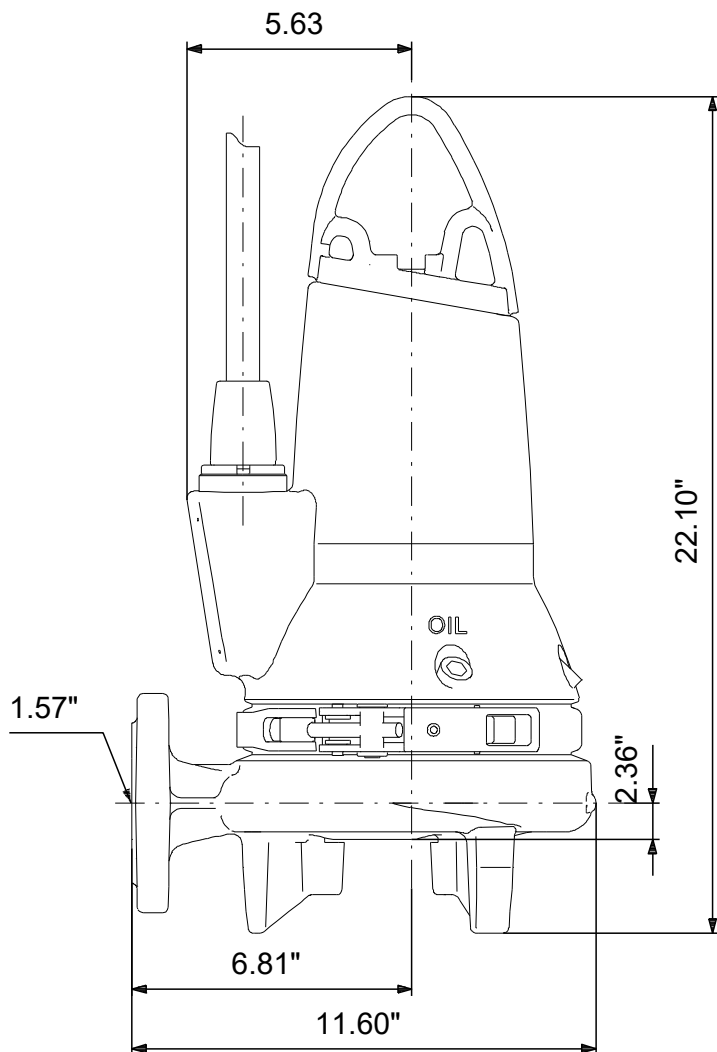

98280858 SEG.A15.55.2.60M 60 Hz

Note! All units are in [in] unless others are stated.
Disclaimer: This simplified dimensional drawing does not show all details.

98280858 SEG.A15.55.2.60M 60 Hz

Note! All units are in [in] unless others are stated.
Disclaimer: This simplified dimensional drawing does not show all details.

98280858 SEG.A15.55.2.60M 60 Hz

Note! All units are in [in] unless others are stated
Disclaimer: This simplified dimensional drawing does not show all details.