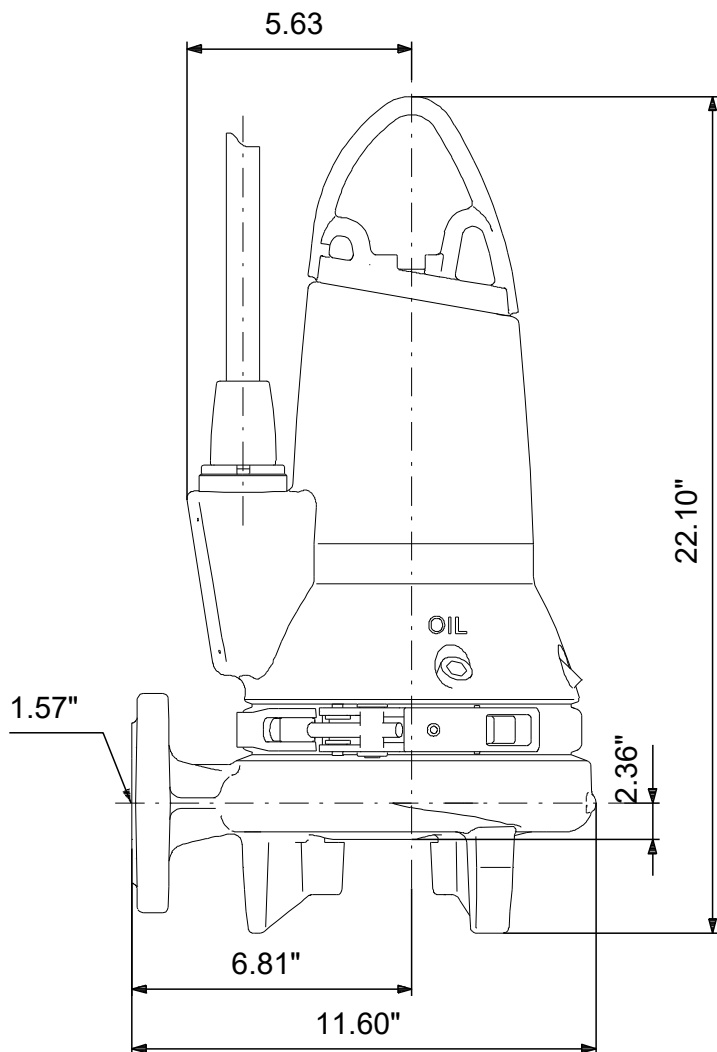

98280856 SEG.A15.40.EX.2.60M 60 Hz

Note! All units are in [in] unless others are stated.
Disclaimer: This simplified dimensional drawing does not show all details.

98280856 SEG.A15.40.EX.2.60M 60 Hz

Note! All units are in [in] unless others are stated.
Disclaimer: This simplified dimensional drawing does not show all details.

98280856 SEG.A15.40.EX.2.60M 60 Hz

Note! All units are in [in] unless others are stated.
Disclaimer: This simplified dimensional drawing does not show all details.