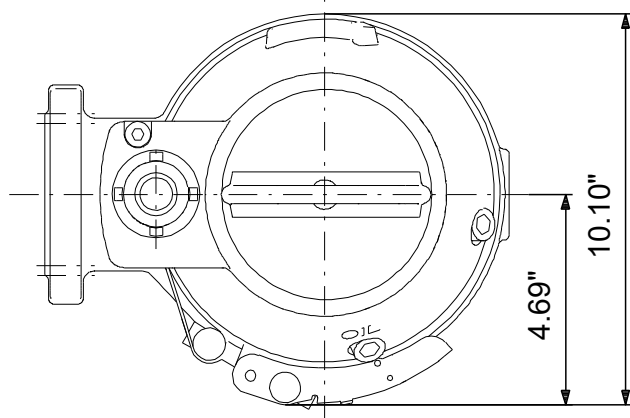

98280856 SEG.A15.40.EX.2.60M 60 Hz

Note! All units are in [in] unless others are stated.
Disclaimer: This simplified dimensional drawing does not show all details.

98280856 SEG.A15.40.EX.2.60M 60 Hz

Note! All units are in [in] unless others are stated.
Disclaimer: This simplified dimensional drawing does not show all details.

98280856 SEG.A15.40.EX.2.60M 60 Hz

Note! All units are in [in] unless others are stated.
Disclaimer: This simplified dimensional drawing does not show all details.