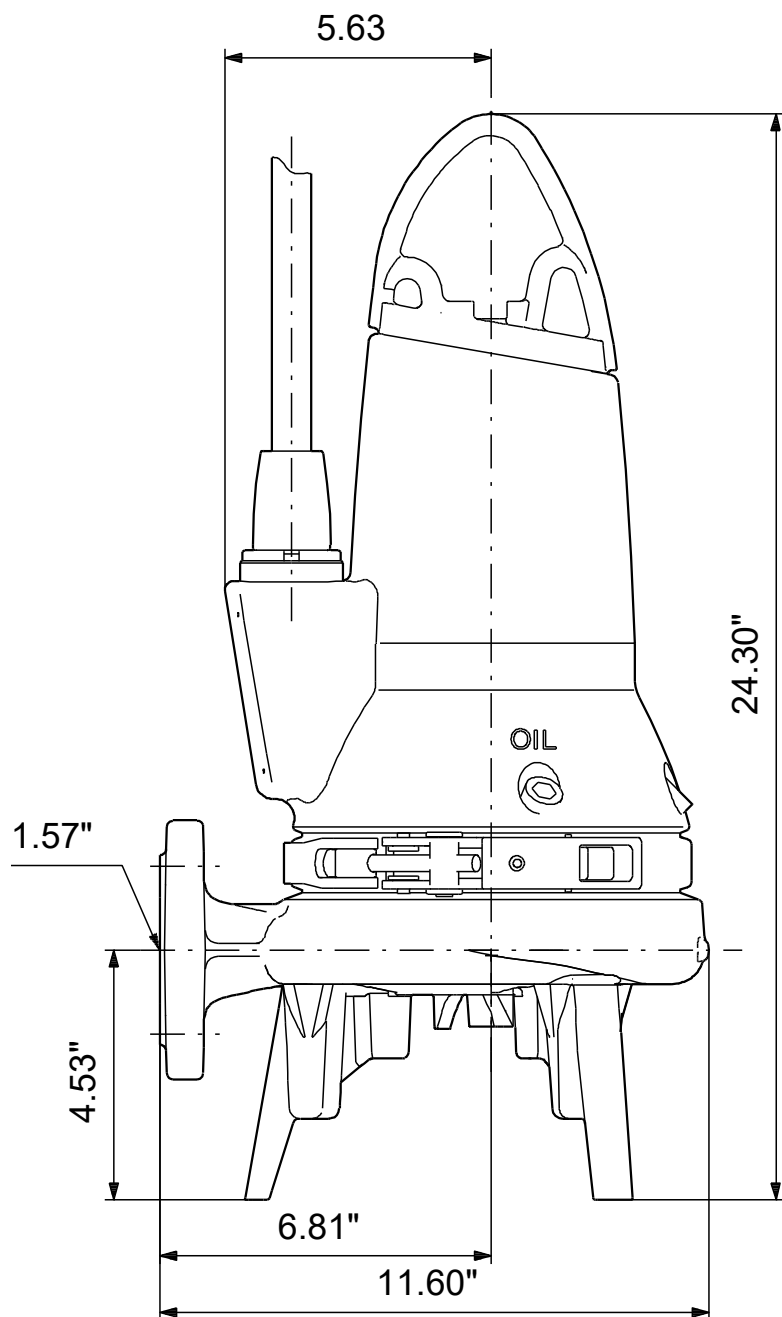

98280856 SEG.A15.40.EX.2.60M 60 Hz

Note! All units are in [in] unless others are stated.
Disclaimer: This simplified dimensional drawing does not show all details.

98280856 SEG.A15.40.EX.2.60M 60 Hz

Note! All units are in [in] unless others are stated.
Disclaimer: This simplified dimensional drawing does not show all details.

98280856 SEG.A15.40.EX.2.60M 60 Hz

Note! All units are in [in] unless others are stated.
Disclaimer: This simplified dimensional drawing does not show all details.