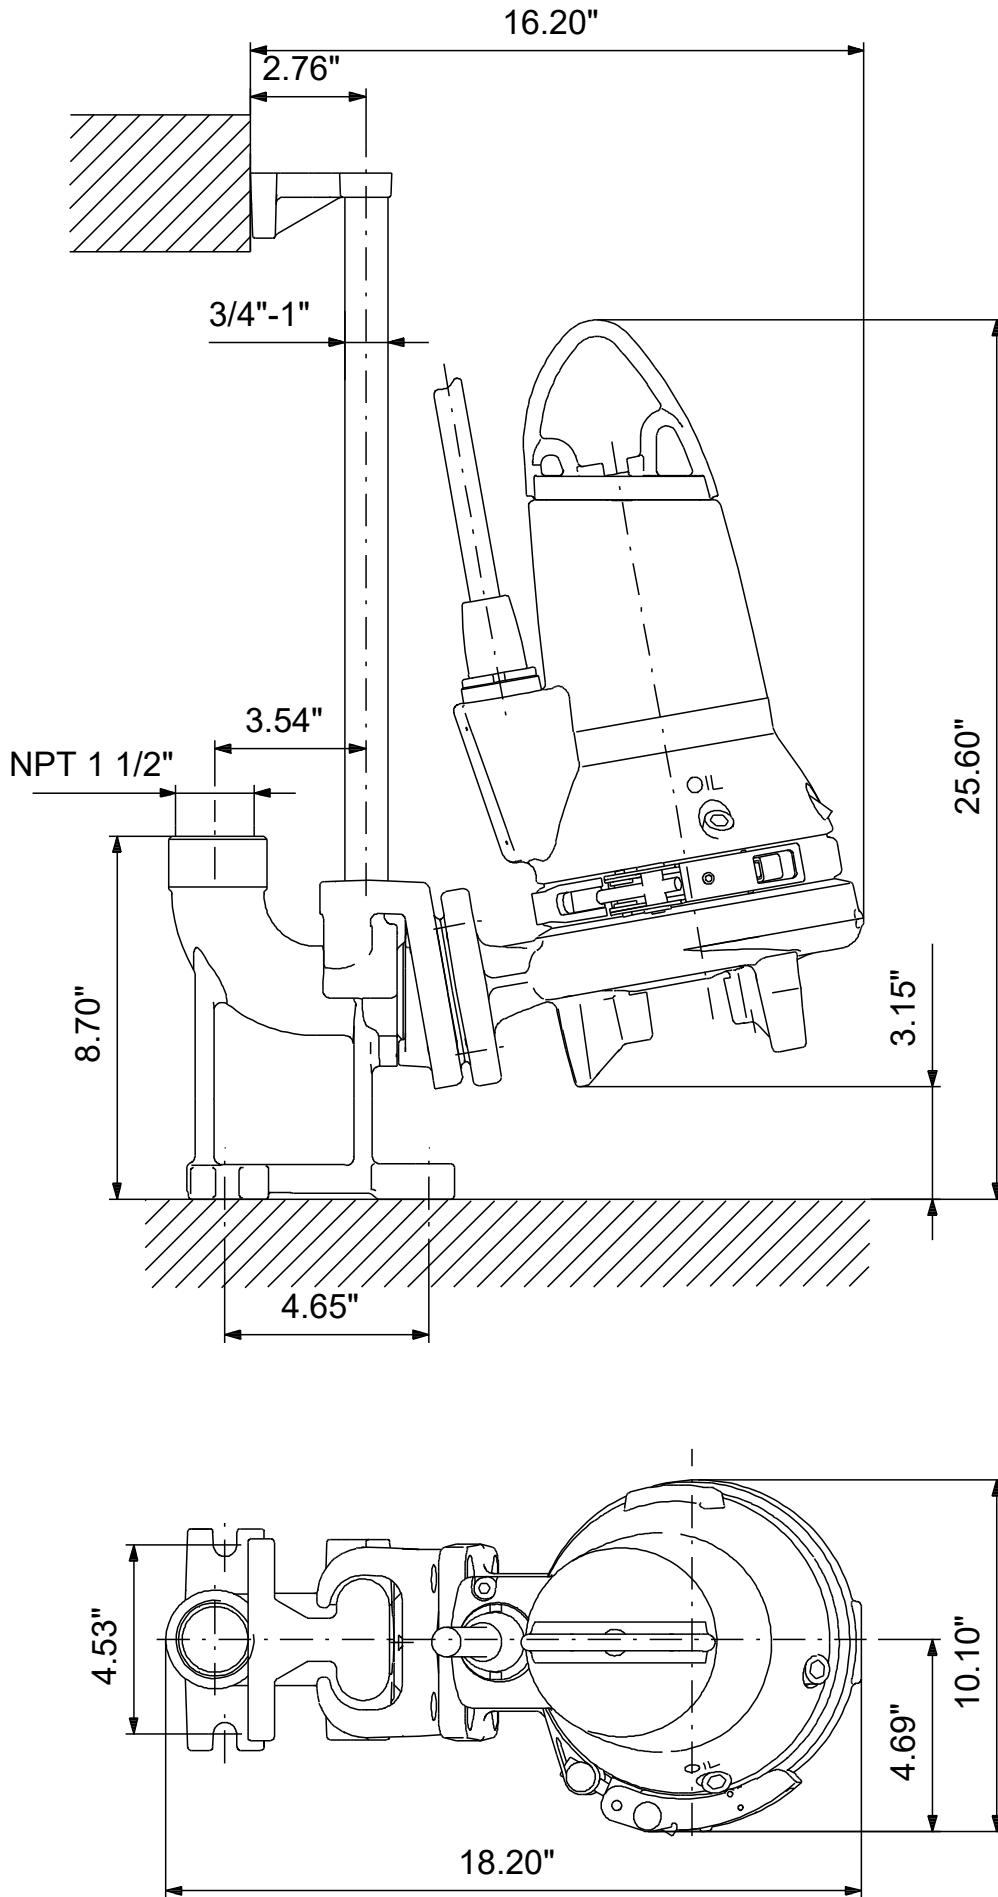

98280856 SEG.A15.40.EX.2.60M 60 Hz

Note! All units are in [in] unless others are stated.
Disclaimer: This simplified dimensional drawing does not show all details.

98280856 SEG.A15.40.EX.2.60M 60 Hz

Note! All units are in [in] unless others are stated.
Disclaimer: This simplified dimensional drawing does not show all details.

98280856 SEG.A15.40.EX.2.60M 60 Hz

Note! All units are in [in] unless others are stated.
Disclaimer: This simplified dimensional drawing does not show all details.