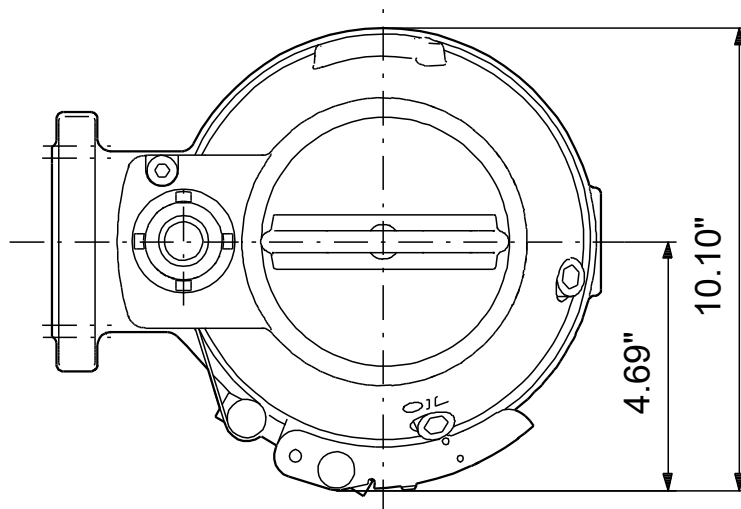

98280856 SEG.A15.40.EX.2.60M 60 Hz

Note! All units are in [in] unless others are stated.
Disclaimer: This simplified dimensional drawing does not show all details.

98280856 SEG.A15.40.EX.2.60M 60 Hz

Note! All units are in [in] unless others are stated.
Disclaimer: This simplified dimensional drawing does not show all details.

98280856 SEG.A15.40.EX.2.60M 60 Hz

Note! All units are in [in] unless others are stated.
Disclaimer: This simplified dimensional drawing does not show all details.