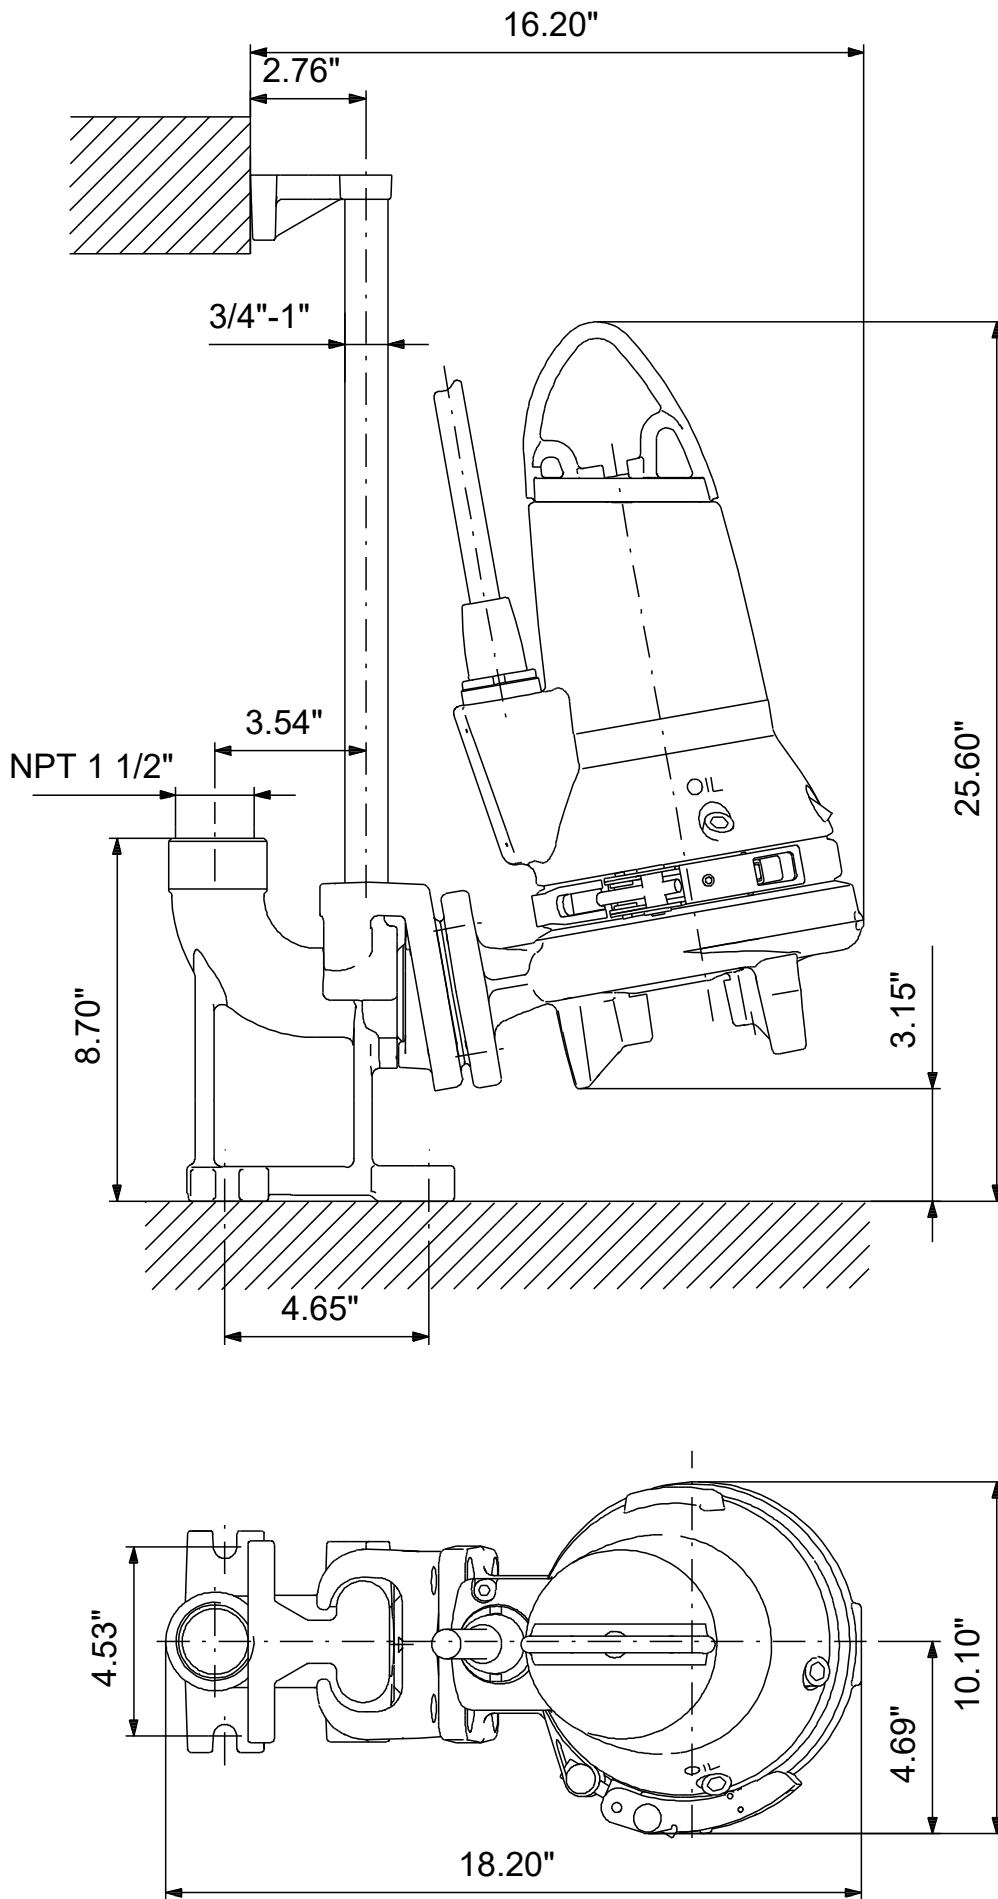

# 98280855 SEG.A15.40.2.60M 60 Hz

Note! All units are in [in] unless others are stated.  
Disclaimer: This simplified dimensional drawing does not show all details.