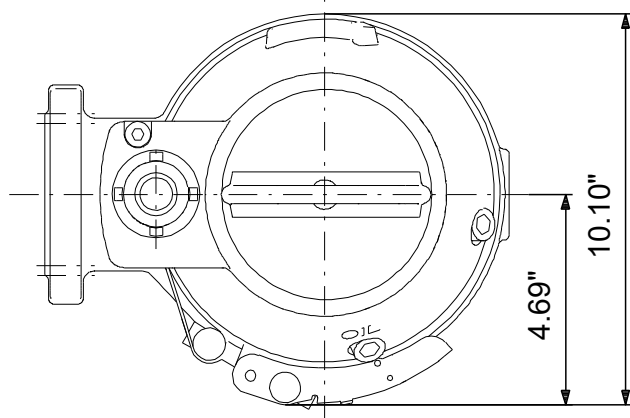

# 98280855 SEG.A15.40.2.60M 60 Hz

Note! All units are in [in] unless others are stated.  
Disclaimer: This simplified dimensional drawing does not show all details.