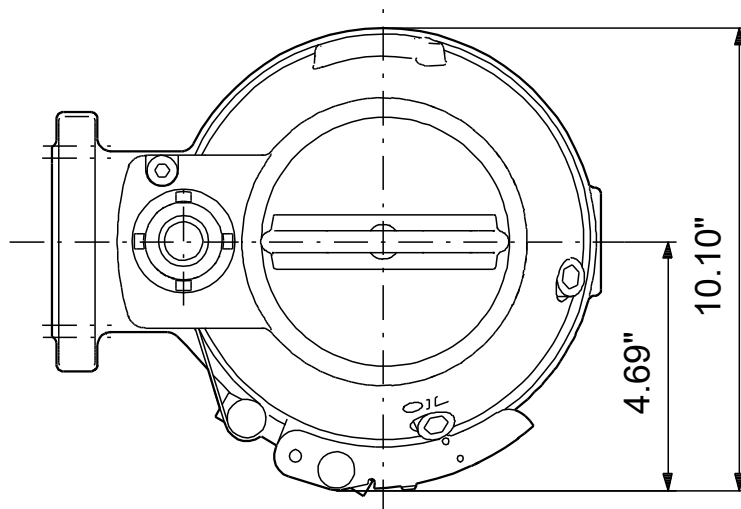

# 98280855 SEG.A15.40.2.60M 60 Hz

Note! All units are in [in] unless others are stated.  
Disclaimer: This simplified dimensional drawing does not show all details.