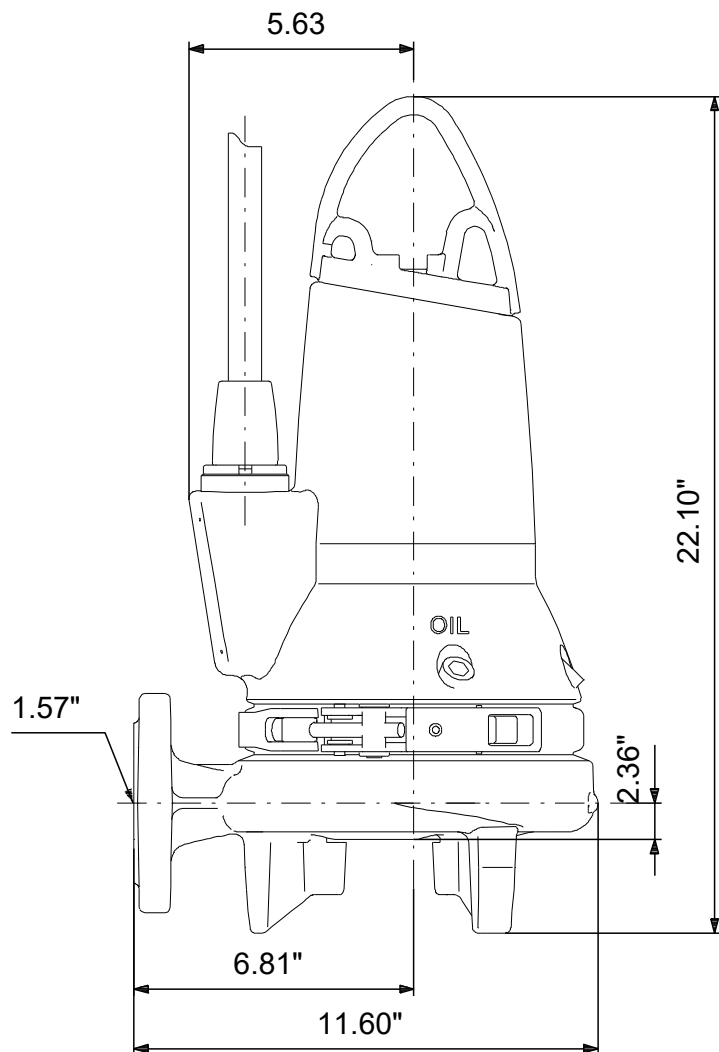

# 98280855 SEG.A15.40.2.60M 60 Hz

Note! All units are in [in] unless others are stated.  
Disclaimer: This simplified dimensional drawing does not show all details.