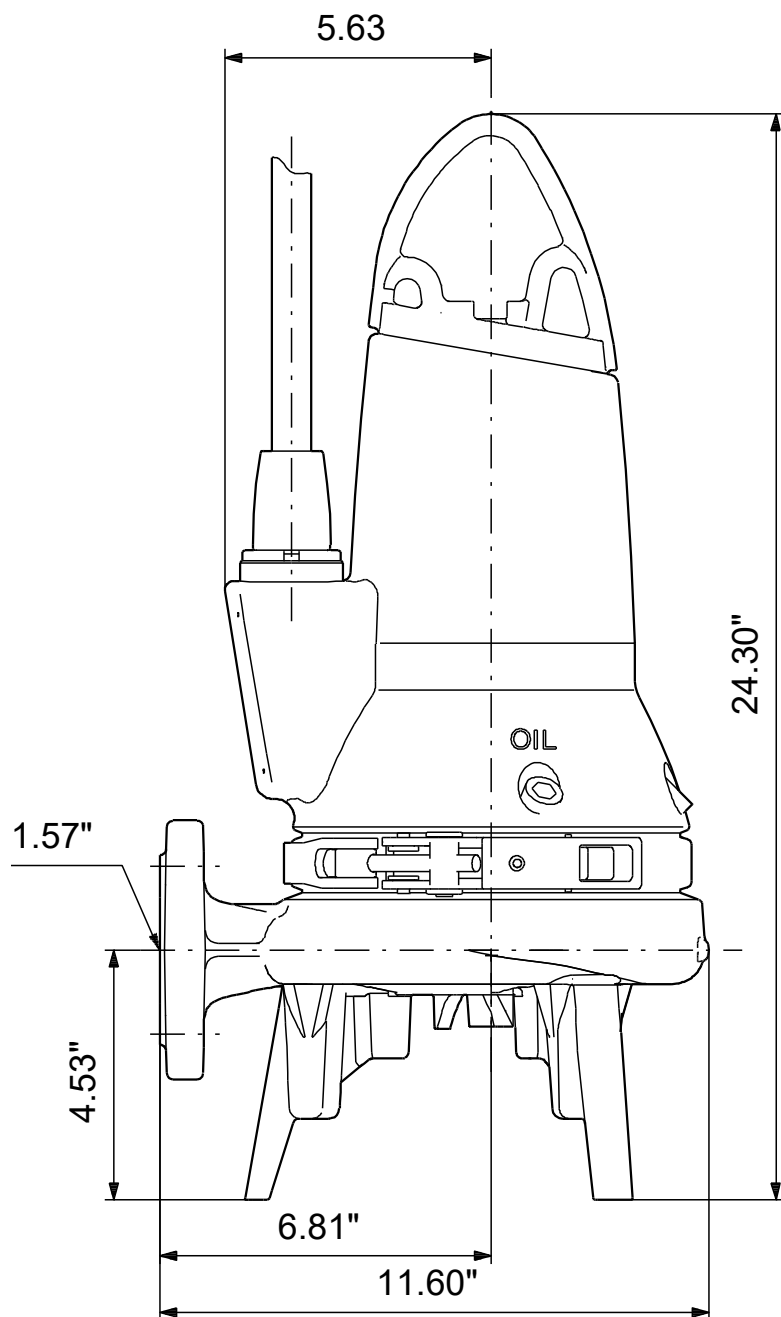

# 98280855 SEG.A15.40.2.60M 60 Hz

Note! All units are in [in] unless others are stated.  
Disclaimer: This simplified dimensional drawing does not show all details.