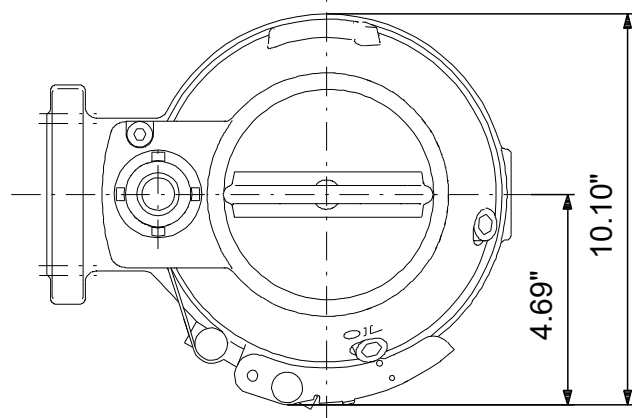

98280854 SEG.A15.30.EX.2.60M 60 Hz

Note! All units are in [in] unless others are stated.
Disclaimer: This simplified dimensional drawing does not show all details.

98280854 SEG.A15.30.EX.2.60M 60 Hz

Note! All units are in [in] unless others are stated.
Disclaimer: This simplified dimensional drawing does not show all details.

98280854 SEG.A15.30.EX.2.60M 60 Hz

Note! All units are in [in] unless others are stated.
Disclaimer: This simplified dimensional drawing does not show all details.