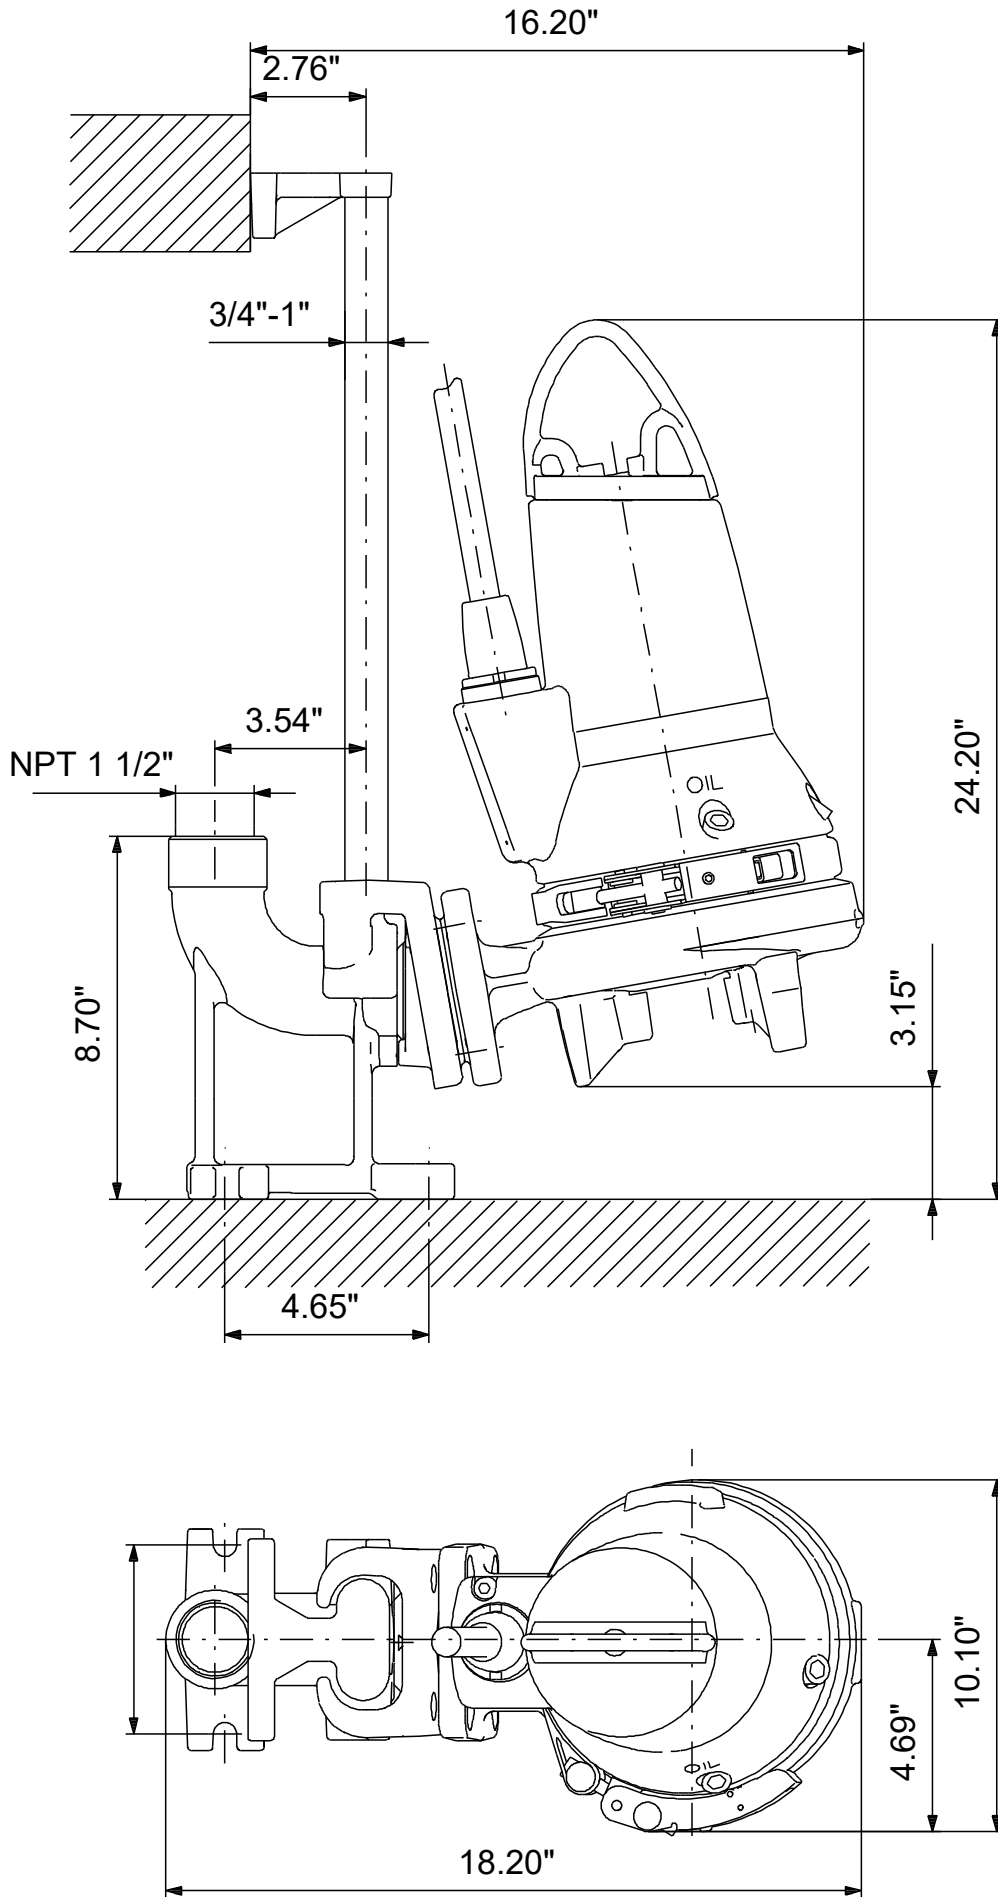

98280854 SEG.A15.30.EX.2.60M 60 Hz

Note! All units are in [in] unless others are stated.
Disclaimer: This simplified dimensional drawing does not show all details.

98280854 SEG.A15.30.EX.2.60M 60 Hz

Note! All units are in [in] unless others are stated.
Disclaimer: This simplified dimensional drawing does not show all details.

98280854 SEG.A15.30.EX.2.60M 60 Hz

Note! All units are in [in] unless others are stated.
Disclaimer: This simplified dimensional drawing does not show all details.