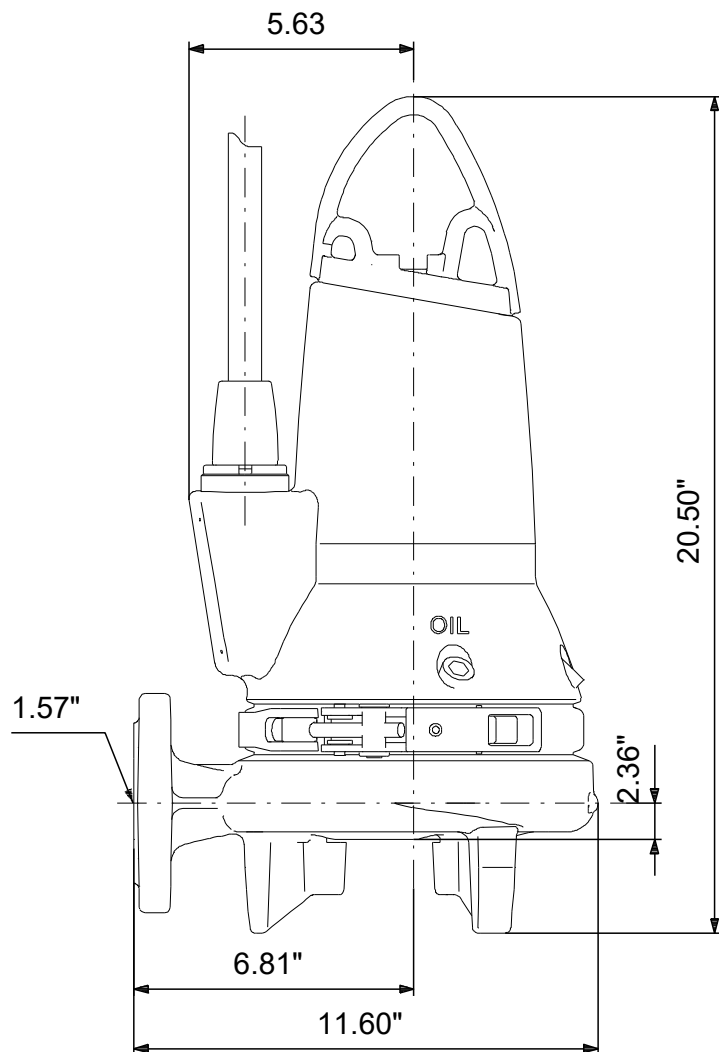

98280854 SEG.A15.30.EX.2.60M 60 Hz

Note! All units are in [in] unless others are stated.
Disclaimer: This simplified dimensional drawing does not show all details.

98280854 SEG.A15.30.EX.2.60M 60 Hz

Note! All units are in [in] unless others are stated.
Disclaimer: This simplified dimensional drawing does not show all details.

98280854 SEG.A15.30.EX.2.60M 60 Hz

Note! All units are in [in] unless others are stated.
Disclaimer: This simplified dimensional drawing does not show all details.