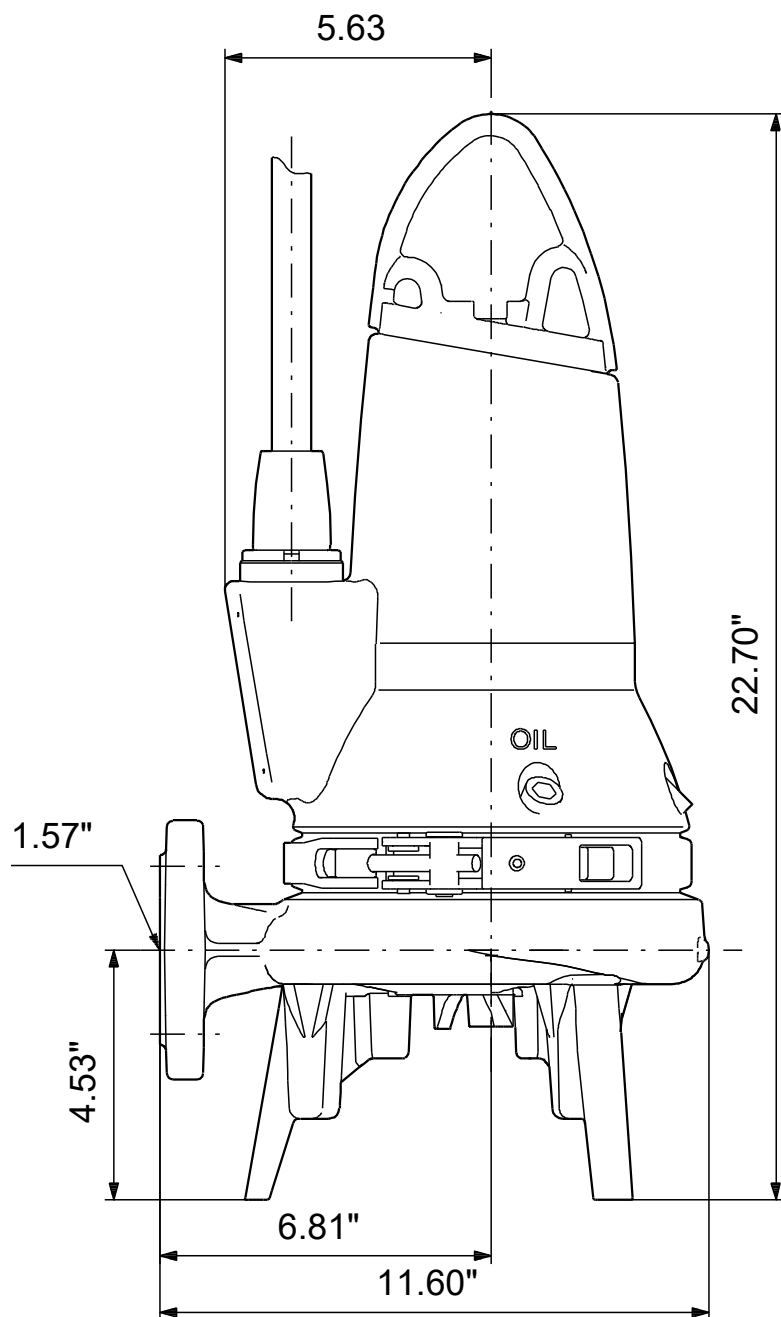

98280854 SEG.A15.30.EX.2.60M 60 Hz

Note! All units are in [in] unless others are stated.
Disclaimer: This simplified dimensional drawing does not show all details.

98280854 SEG.A15.30.EX.2.60M 60 Hz

Note! All units are in [in] unless others are stated.
Disclaimer: This simplified dimensional drawing does not show all details.

98280854 SEG.A15.30.EX.2.60M 60 Hz

Note! All units are in [in] unless others are stated.
Disclaimer: This simplified dimensional drawing does not show all details.