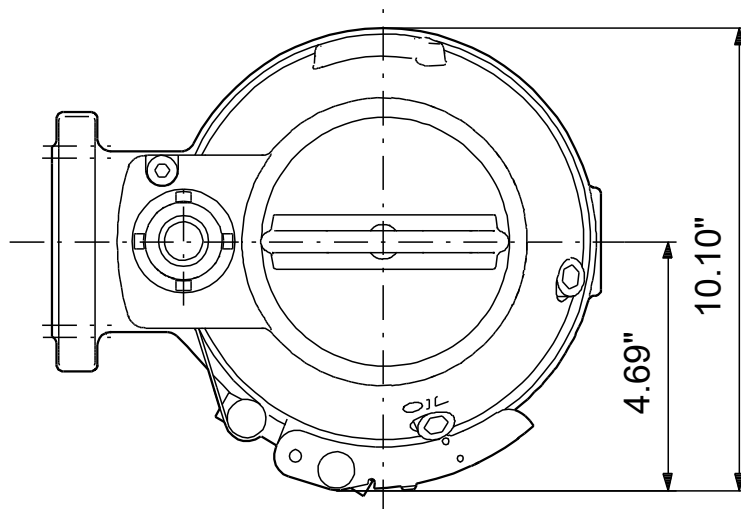

98280854 SEG.A15.30.EX.2.60M 60 Hz

Note! All units are in [in] unless others are stated.
Disclaimer: This simplified dimensional drawing does not show all details.

98280854 SEG.A15.30.EX.2.60M 60 Hz

Note! All units are in [in] unless others are stated.
Disclaimer: This simplified dimensional drawing does not show all details.

98280854 SEG.A15.30.EX.2.60M 60 Hz

Note! All units are in [in] unless others are stated.
Disclaimer: This simplified dimensional drawing does not show all details.