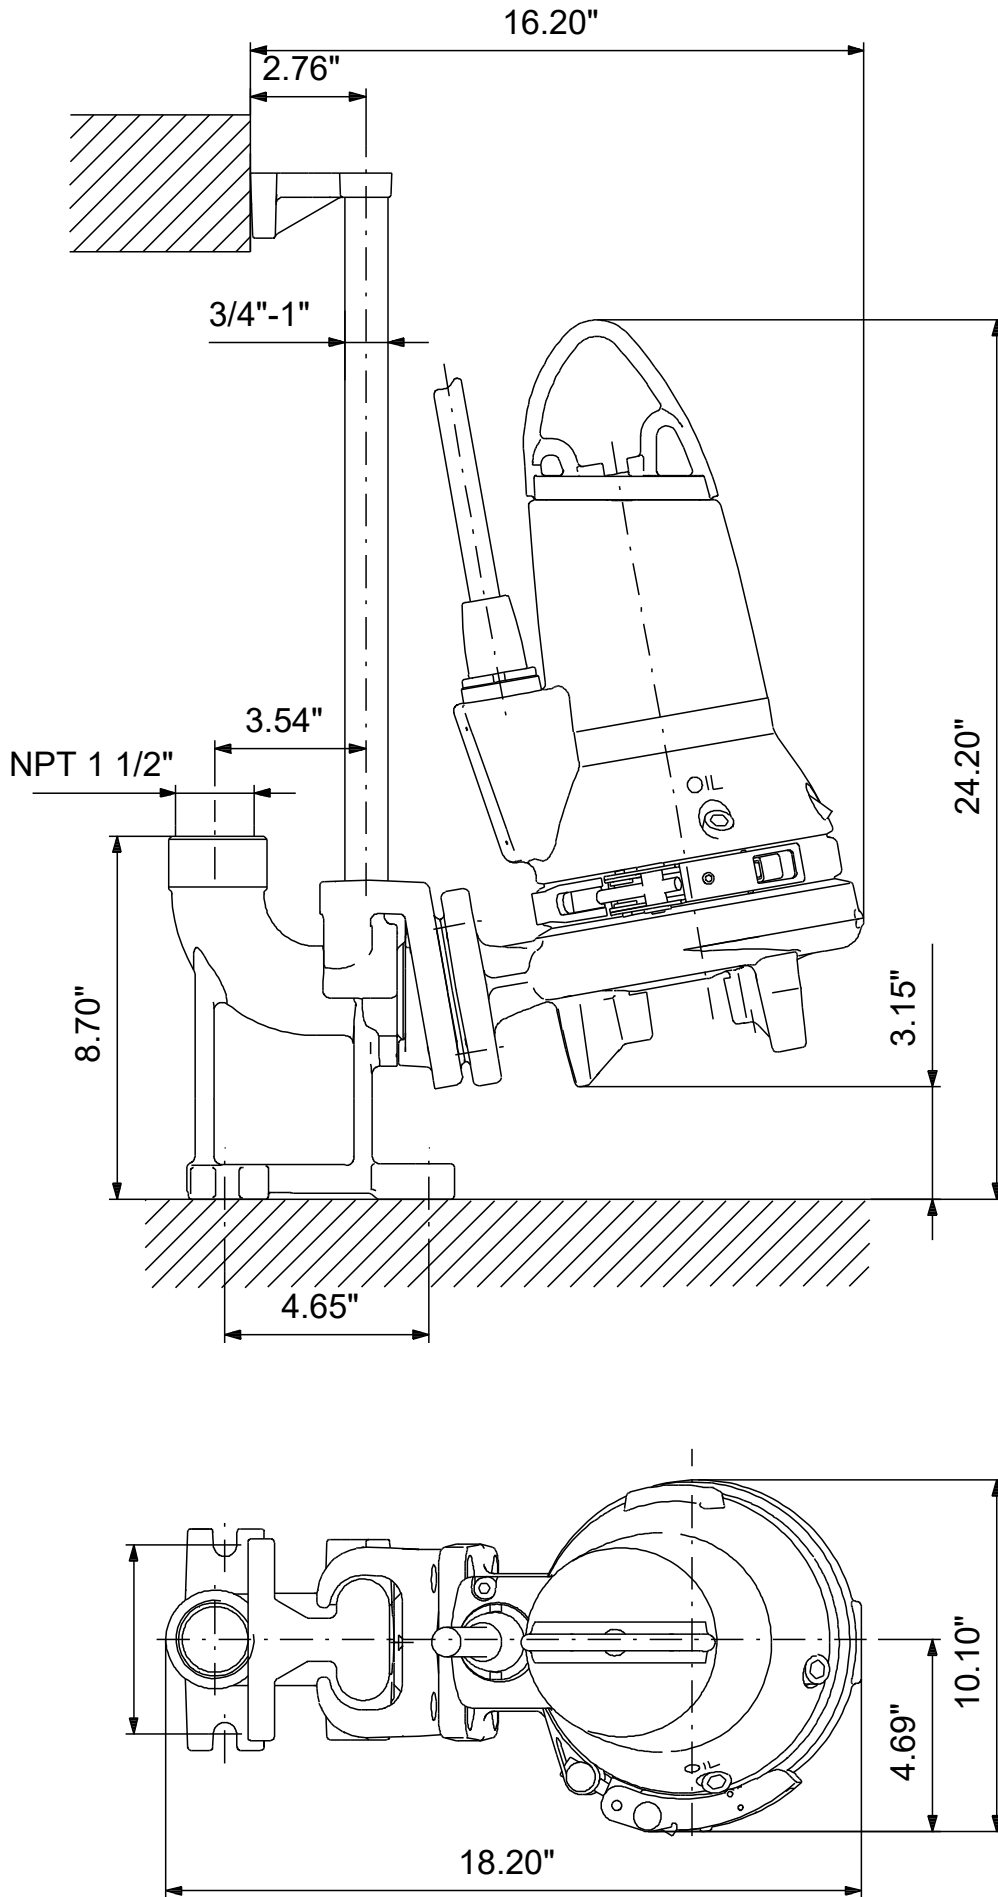

98280853 SEG.A15.30.2.60M 60 Hz

Note! All units are in [in] unless others are stated.
Disclaimer: This simplified dimensional drawing does not show all details.

98280853 SEG.A15.30.2.60M 60 Hz

Note! All units are in [in] unless others are stated.
Disclaimer: This simplified dimensional drawing does not show all details.

98280853 SEG.A15.30.2.60M 60 Hz

Note! All units are in [in] unless others are stated.
Disclaimer: This simplified dimensional drawing does not show all details.