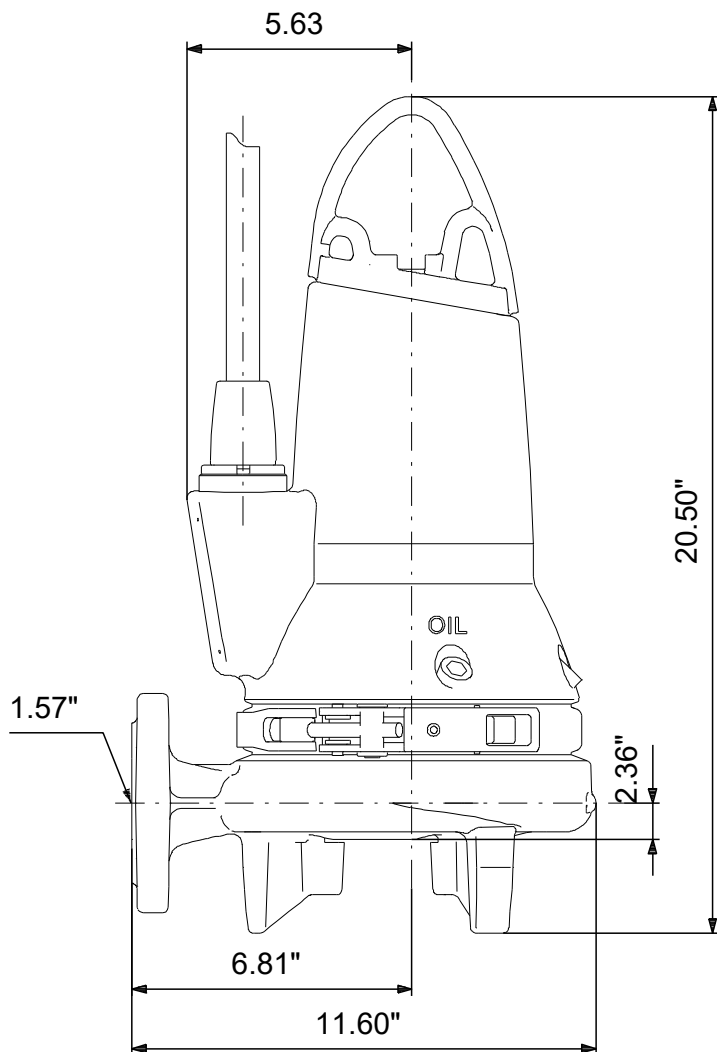

98280853 SEG.A15.30.2.60M 60 Hz

Note! All units are in [in] unless others are stated.
Disclaimer: This simplified dimensional drawing does not show all details.

98280853 SEG.A15.30.2.60M 60 Hz

Note! All units are in [in] unless others are stated.
Disclaimer: This simplified dimensional drawing does not show all details.

98280853 SEG.A15.30.2.60M 60 Hz

Note! All units are in [in] unless others are stated.
Disclaimer: This simplified dimensional drawing does not show all details.