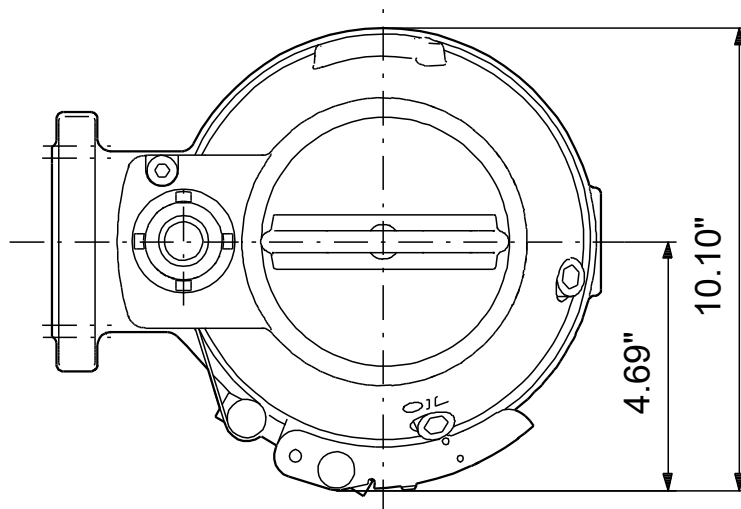

98280853 SEG.A15.30.2.60M 60 Hz

Note! All units are in [in] unless others are stated.
Disclaimer: This simplified dimensional drawing does not show all details.

98280853 SEG.A15.30.2.60M 60 Hz

Note! All units are in [in] unless others are stated.
Disclaimer: This simplified dimensional drawing does not show all details.

98280853 SEG.A15.30.2.60M 60 Hz

Note! All units are in [in] unless others are stated.
Disclaimer: This simplified dimensional drawing does not show all details.