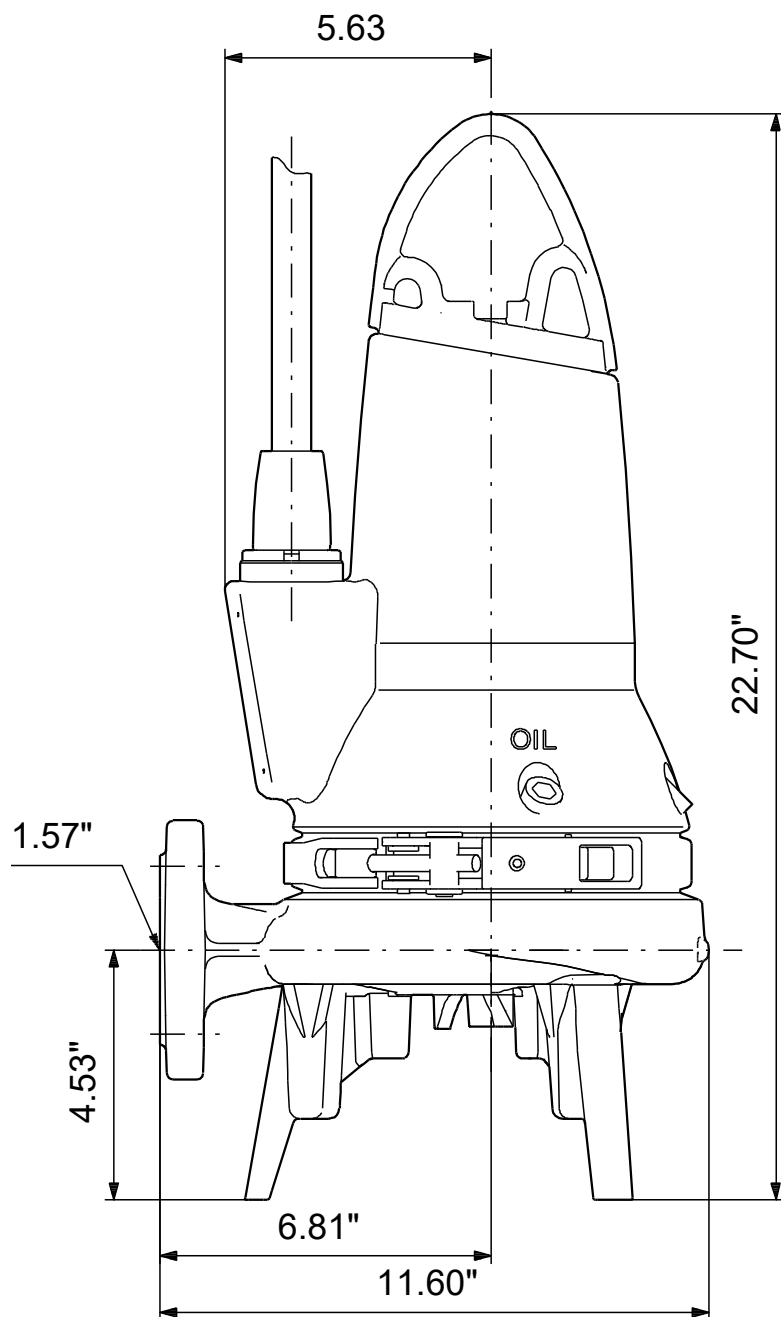

98280853 SEG.A15.30.2.60M 60 Hz

Note! All units are in [in] unless others are stated.
Disclaimer: This simplified dimensional drawing does not show all details.

98280853 SEG.A15.30.2.60M 60 Hz

Note! All units are in [in] unless others are stated.
Disclaimer: This simplified dimensional drawing does not show all details.

98280853 SEG.A15.30.2.60M 60 Hz

Note! All units are in [in] unless others are stated.
Disclaimer: This simplified dimensional drawing does not show all details.