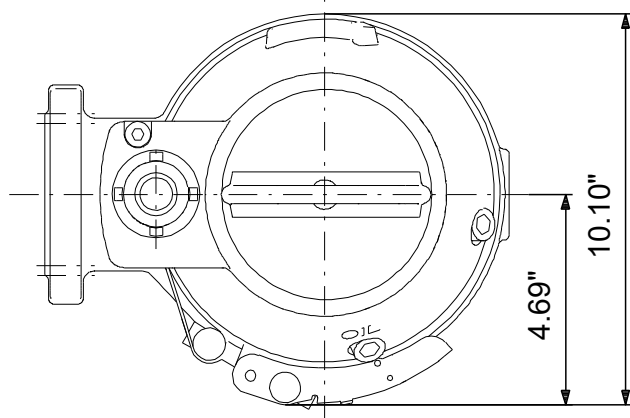

98280853 SEG.A15.30.2.60M 60 Hz

Note! All units are in [in] unless others are stated.
Disclaimer: This simplified dimensional drawing does not show all details.

98280853 SEG.A15.30.2.60M 60 Hz

Note! All units are in [in] unless others are stated.
Disclaimer: This simplified dimensional drawing does not show all details.

98280853 SEG.A15.30.2.60M 60 Hz

Note! All units are in [in] unless others are stated.
Disclaimer: This simplified dimensional drawing does not show all details.