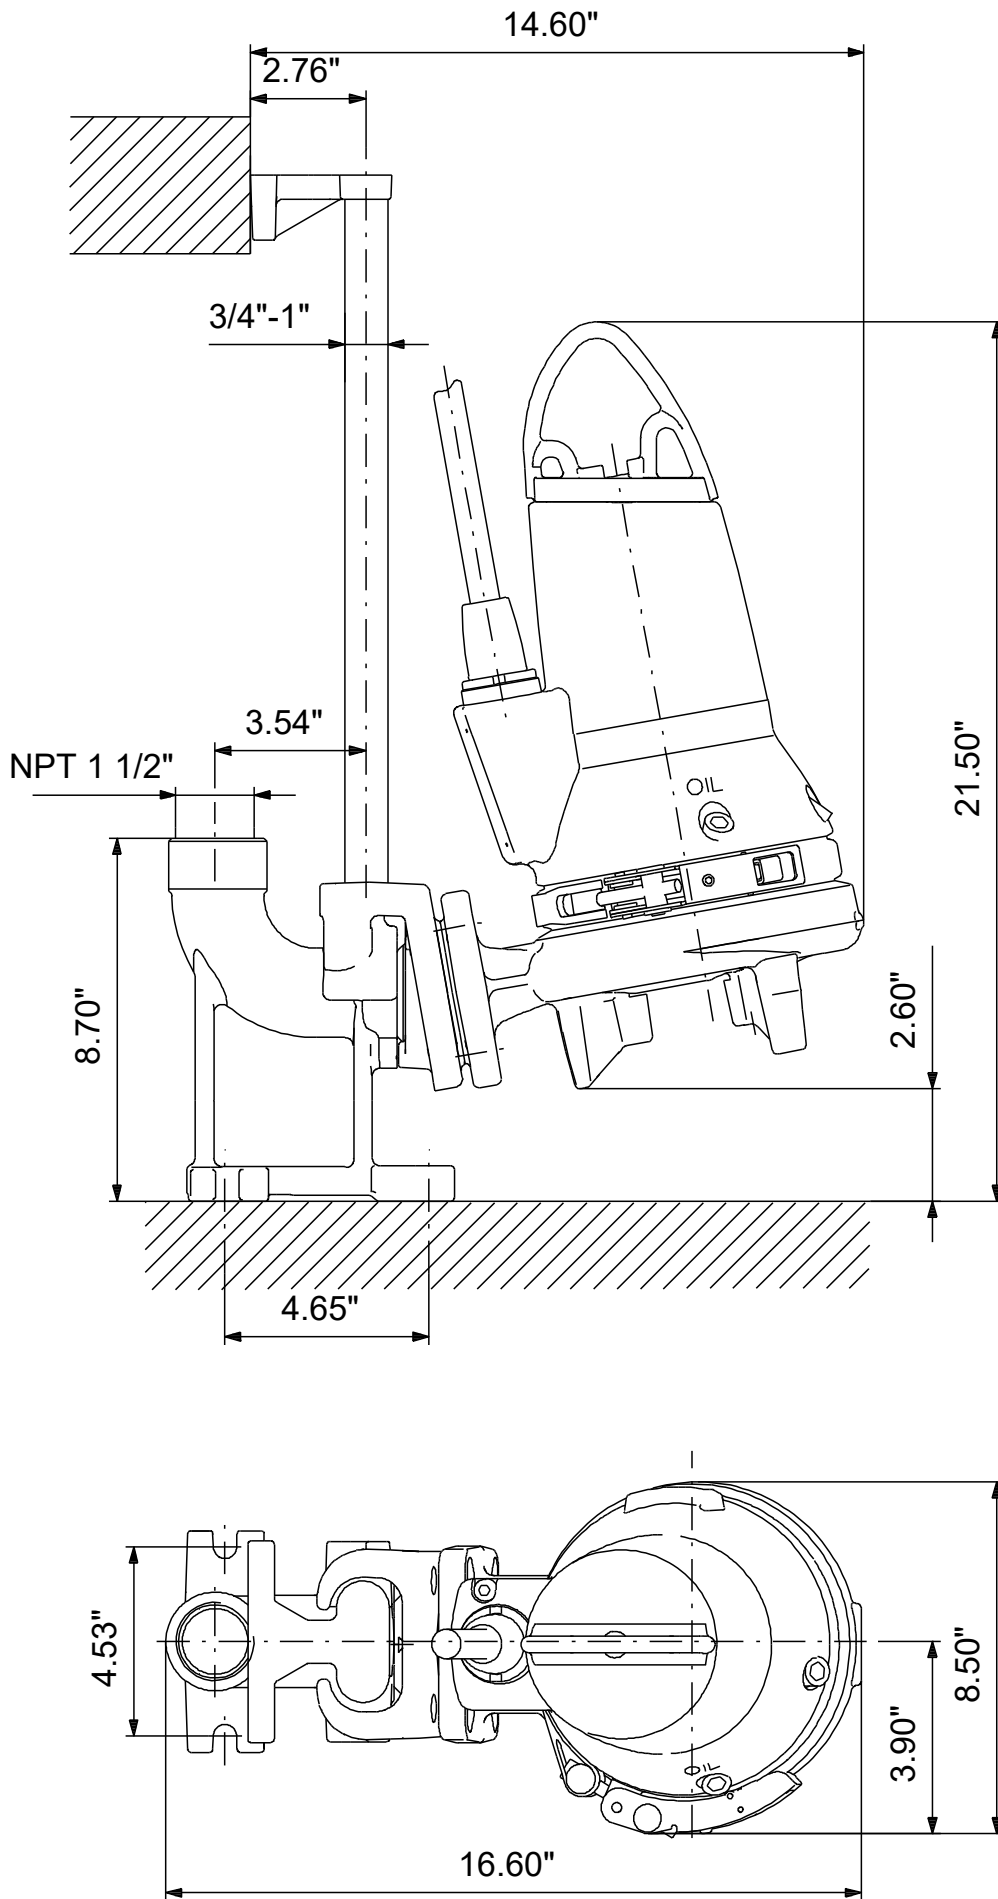

# 98280852 SEG.A15.20.EX.2.60M 60 Hz

Note! All units are in [in] unless others are stated.  
Disclaimer: This simplified dimensional drawing does not show all details.