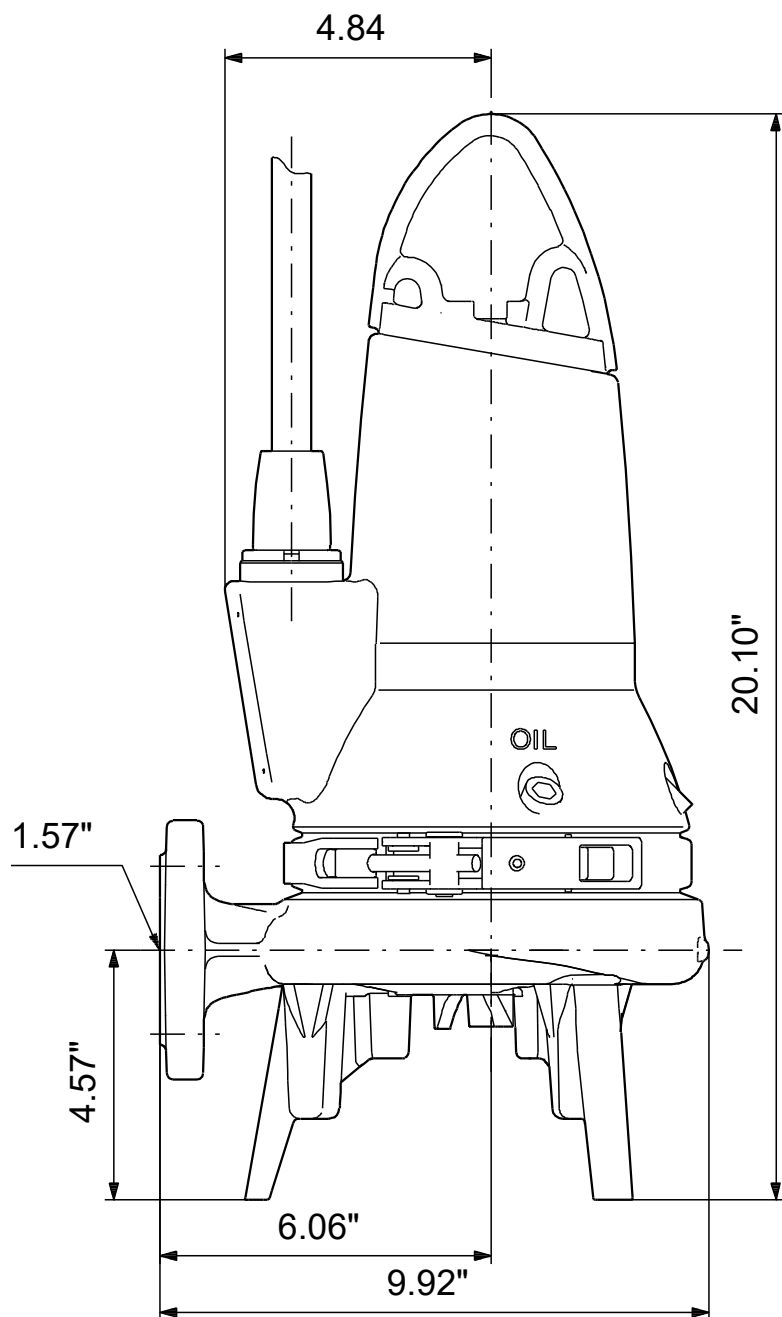

# 98280852 SEG.A15.20.EX.2.60M 60 Hz

Note! All units are in [in] unless others are stated.  
Disclaimer: This simplified dimensional drawing does not show all details.