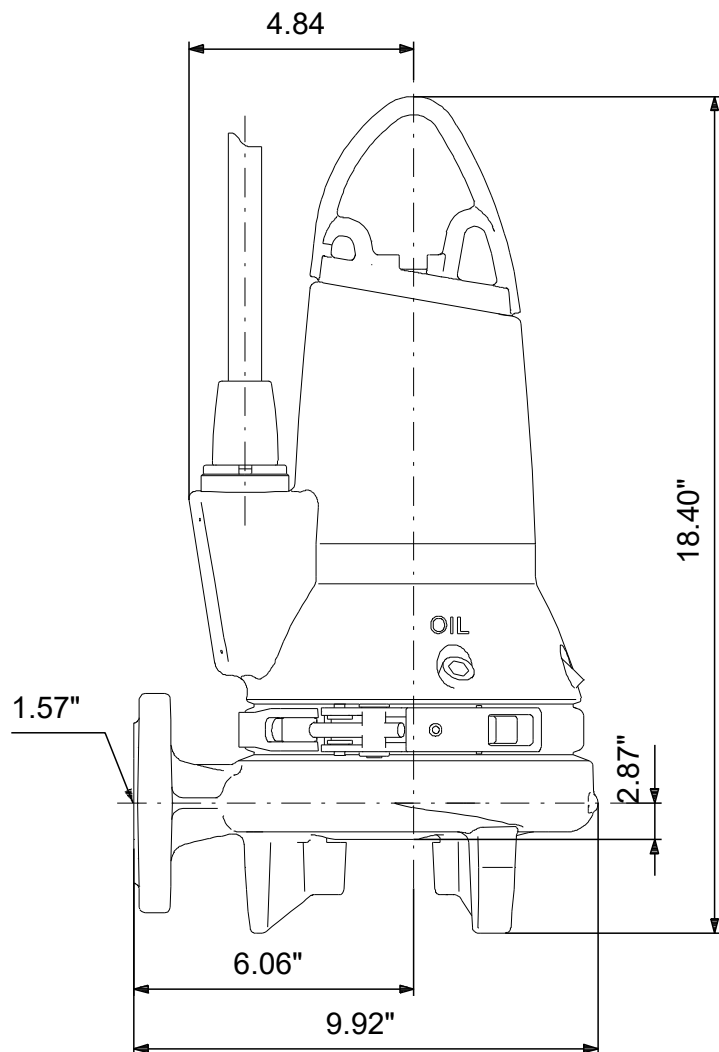

# 98280852 SEG.A15.20.EX.2.60M 60 Hz

Note! All units are in [in] unless others are stated.  
Disclaimer: This simplified dimensional drawing does not show all details.