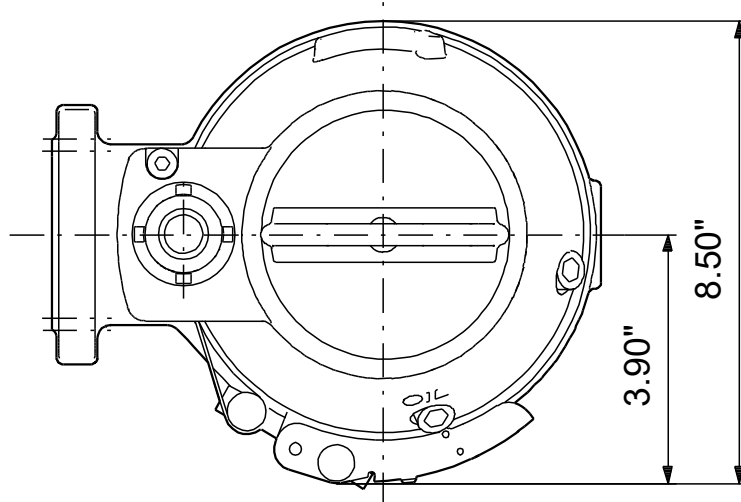

# 98280852 SEG.A15.20.EX.2.60M 60 Hz

Note! All units are in [in] unless others are stated.  
Disclaimer: This simplified dimensional drawing does not show all details.