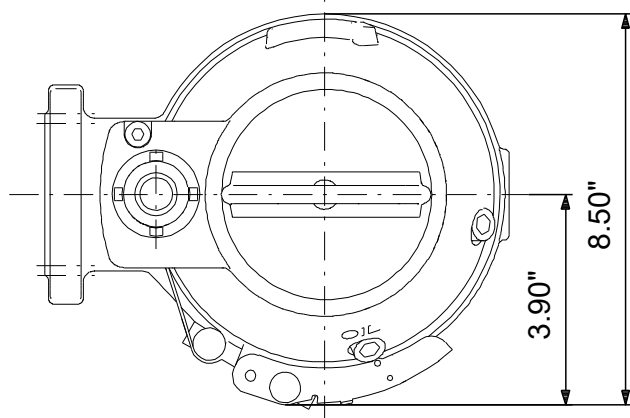

# 98280852 SEG.A15.20.EX.2.60M 60 Hz

Note! All units are in [in] unless others are stated.  
Disclaimer: This simplified dimensional drawing does not show all details.