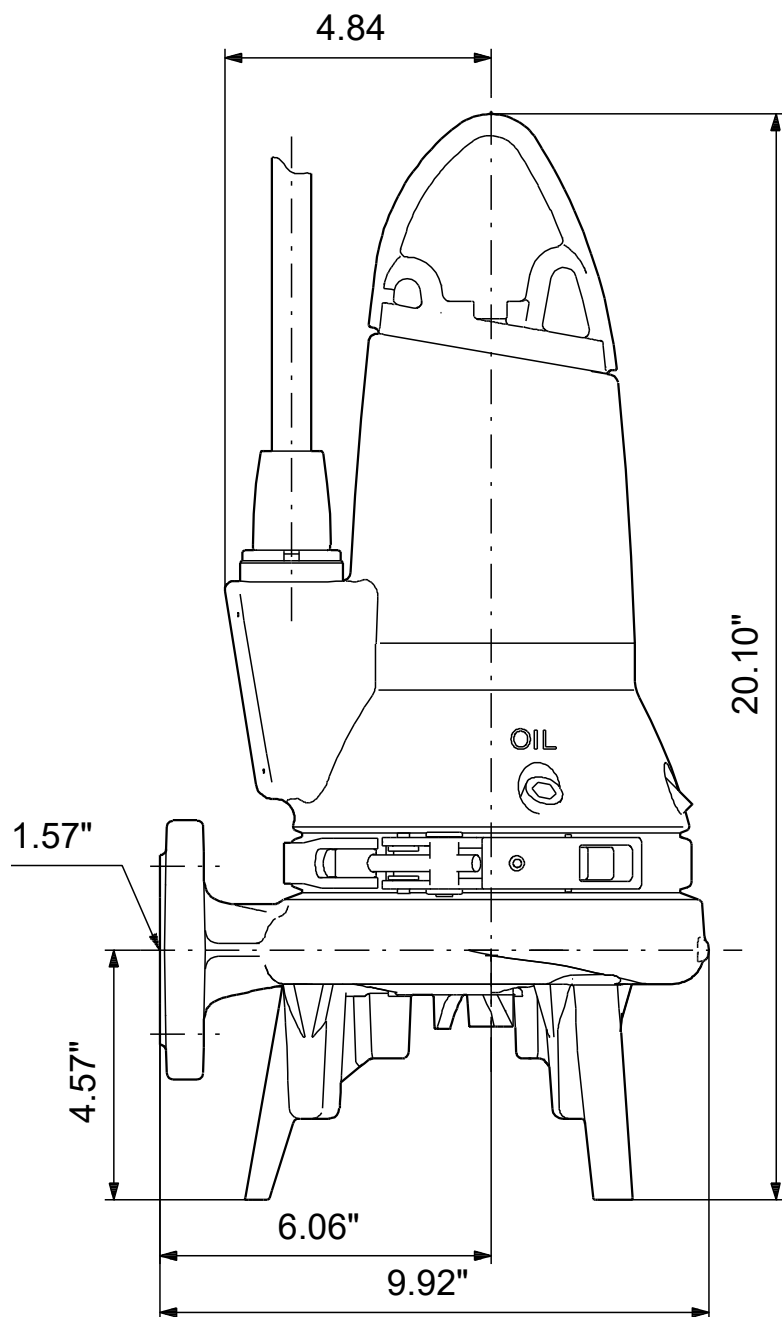

# 98280851 SEG.A15.20.2.60M 60 Hz

Note! All units are in [in] unless others are stated.  
Disclaimer: This simplified dimensional drawing does not show all details.