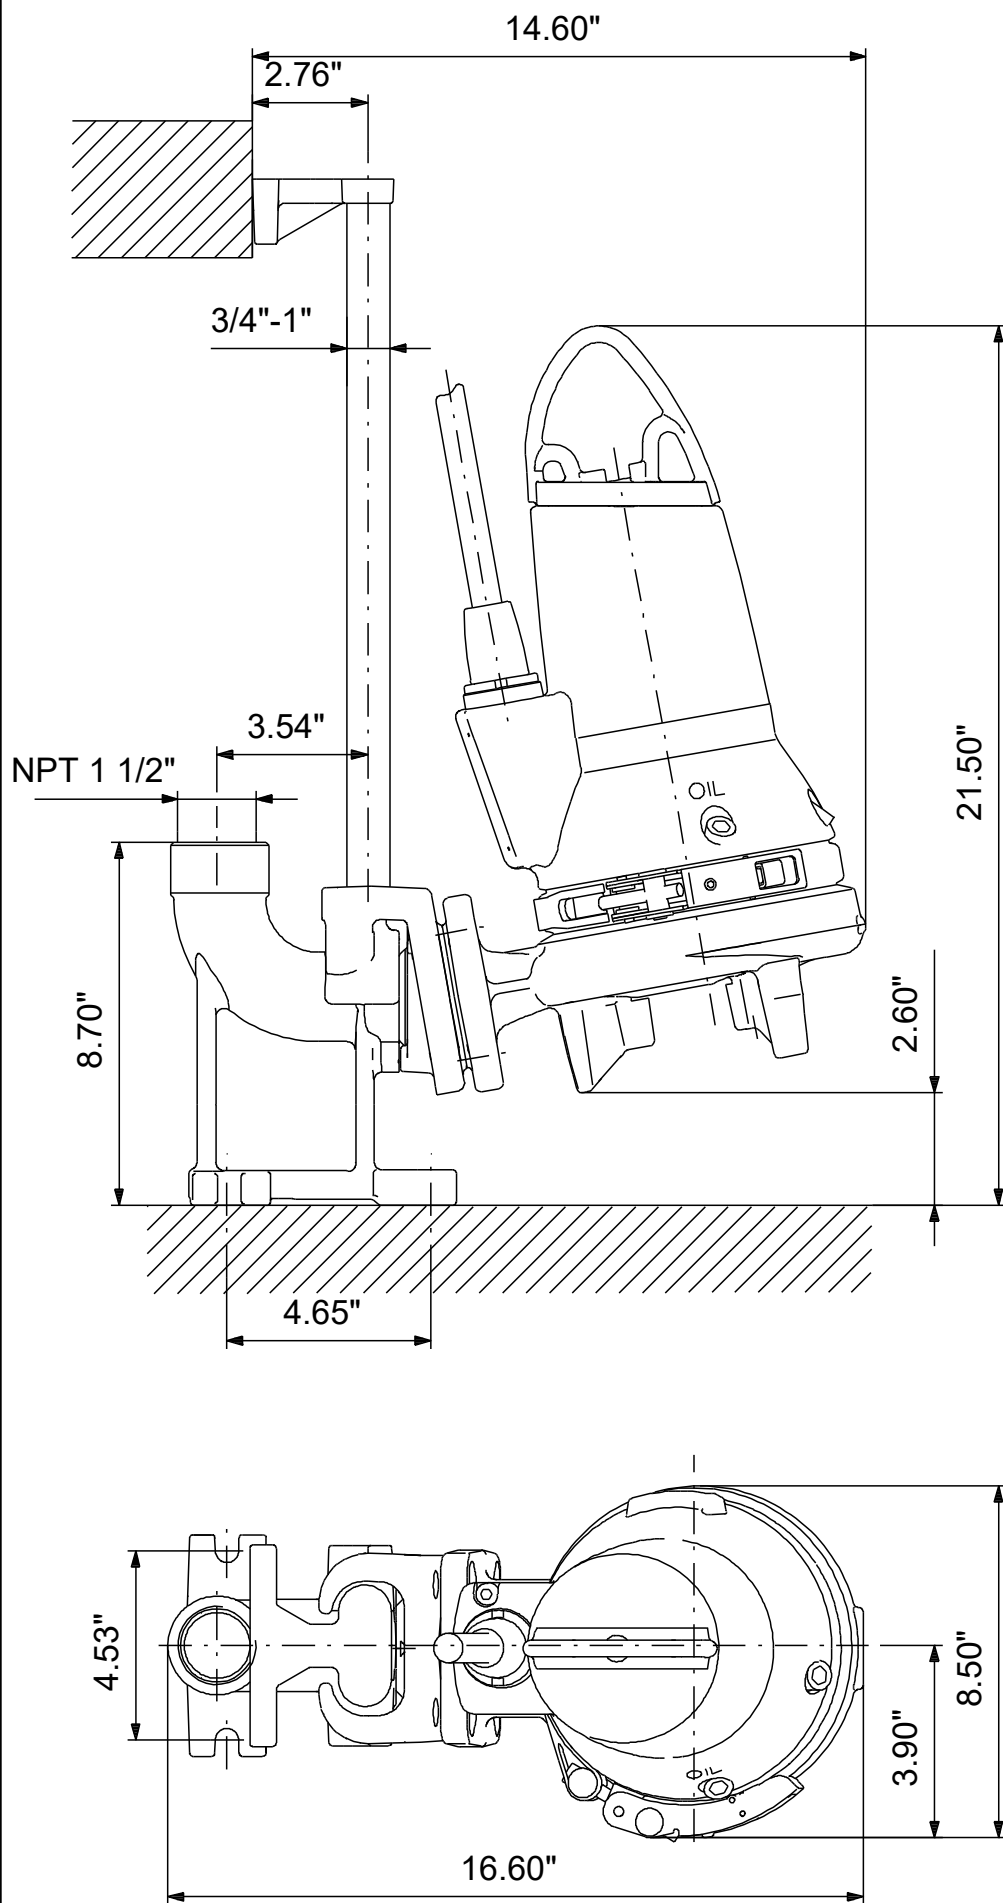

# 98280851 SEG.A15.20.2.60M 60 Hz

Note! All units are in [in] unless others are stated.  
Disclaimer: This simplified dimensional drawing does not show all details.