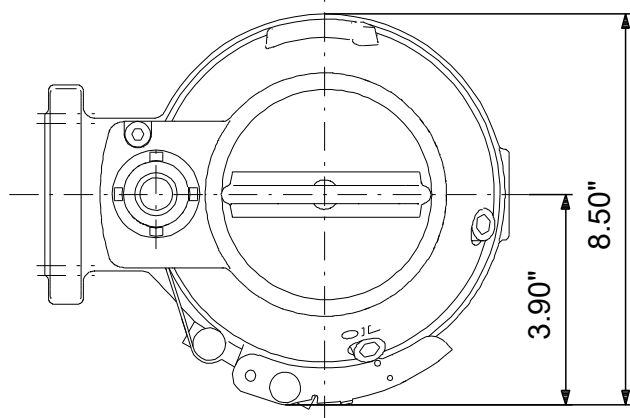

# 98280851 SEG.A15.20.2.60M 60 Hz

Note! All units are in [in] unless others are stated.  
Disclaimer: This simplified dimensional drawing does not show all details.