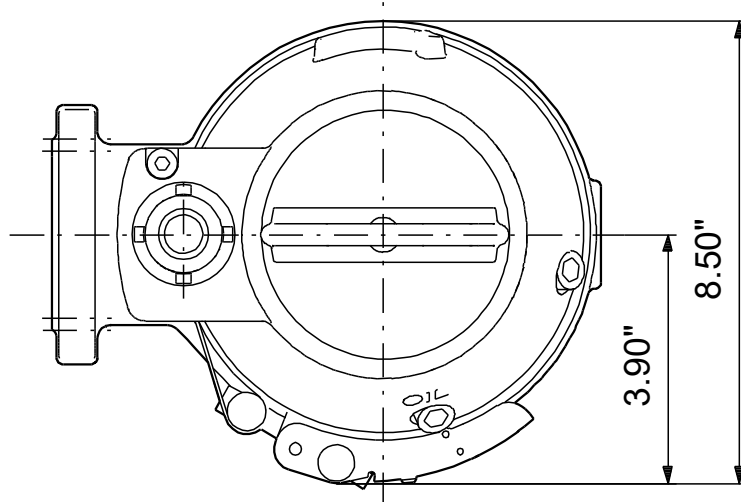

# 98280851 SEG.A15.20.2.60M 60 Hz

Note! All units are in [in] unless others are stated.  
Disclaimer: This simplified dimensional drawing does not show all details.