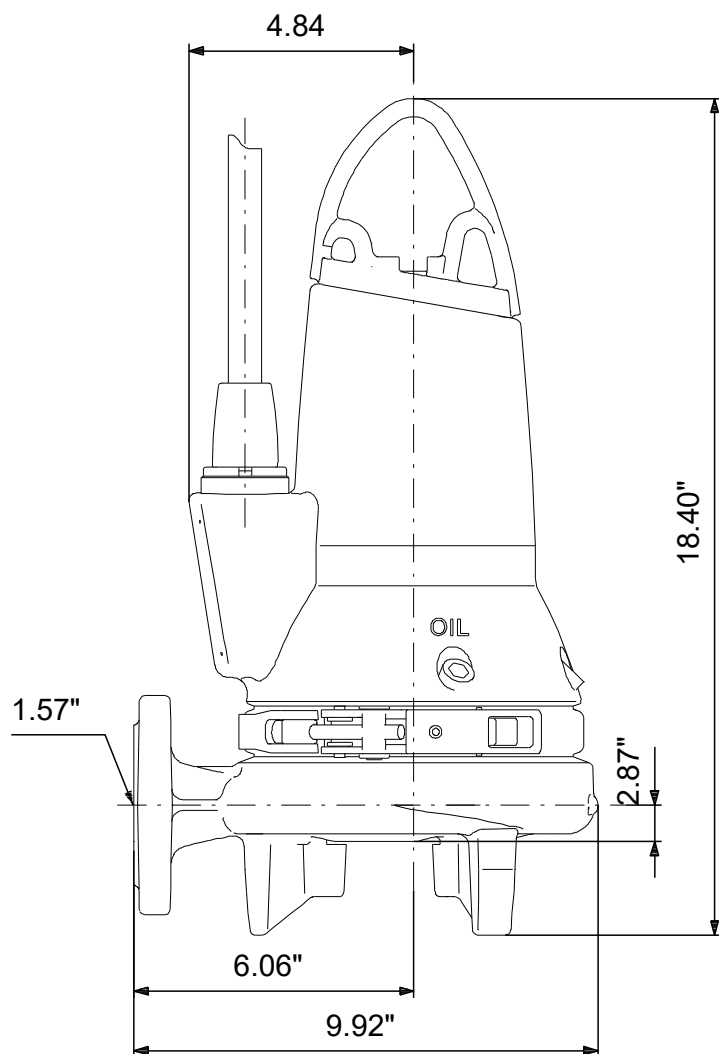

# 98280851 SEG.A15.20.2.60M 60 Hz

Note! All units are in [in] unless others are stated.  
Disclaimer: This simplified dimensional drawing does not show all details.